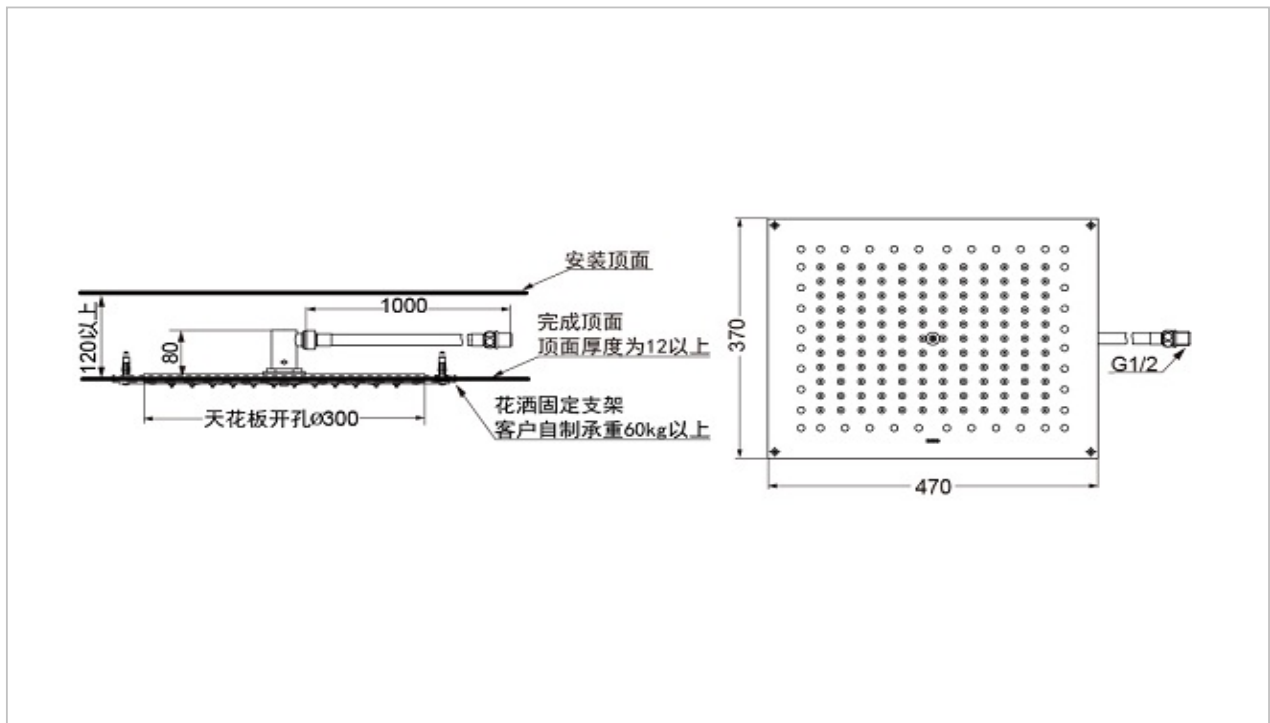

### DBX122C

Fixed Shower

### Product Features

Ceiling Mounted Overhead Shower  
Size : 470 x 370 mm.