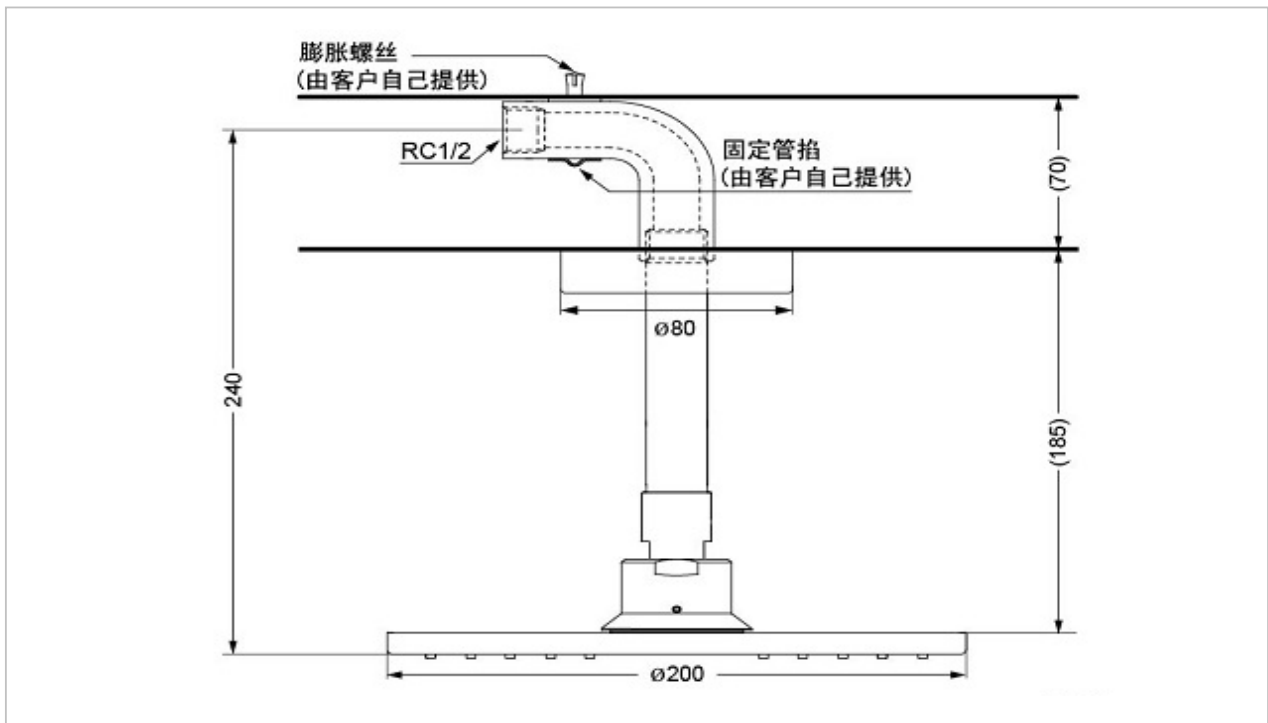

TOTO

FAUCET&SHOWER

DBX119-1CAM

Fixed Shower

Product Features

Aerial Shower Head (Ceiling Type)
Size : 200 mm.

Suggestion Fittings & Parts

Remark : We reserve the right to change some parts for suitability.