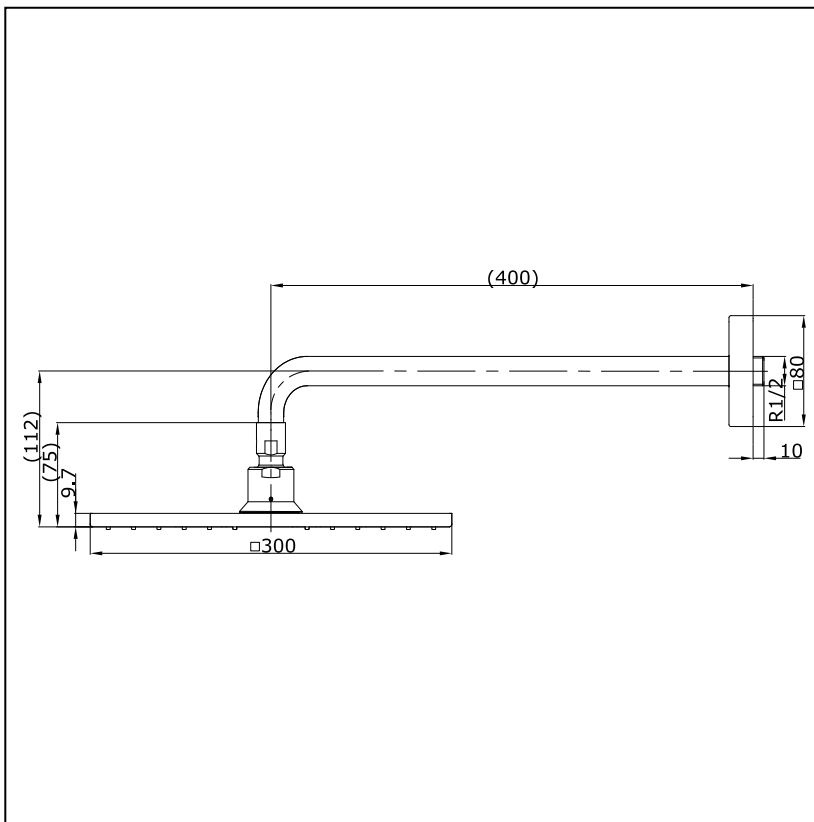

Item number: **DBX114CAMR** **FIXED SHOWER**

Features

-
-
-

Specifications

Water Pressure : 0.05MPa -0.75MPa
 Hole : 1 Hole
 Finish : Nickel Chrome
 Material : Brass
 Flow Rate/ : <9L/min @0.1MPa.
 Water usage

Parts description

- **DBX114CAMR**

Wall Mounted Aerial Fixed Shower Head (Size : 300x300 mm.)

Drawing:

Remarks:

Please consult TOTO sales representative for detail.