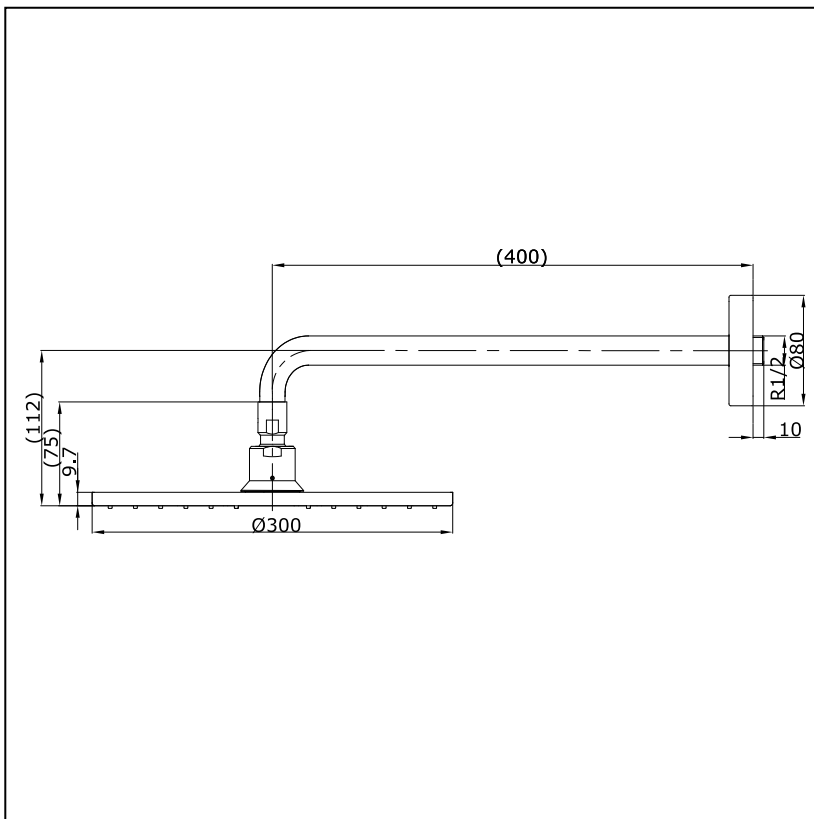

**Item number: DBX113CAMR FIXED SHOWER**

## Specifications

Water Pressure : 0.05MPa -0.75MPa  
 Hole : 1 Hole  
 Finish : Chrome  
 Material : Brass  
 Flow Rate/ : <9L/min @0.1MPa.  
 Water usage

## Parts description

- **DBX113CAMR**

Wall Mounted Aerial Fixed Shower Head (Shower Head Size:Ø300 mm)

## Drawing: