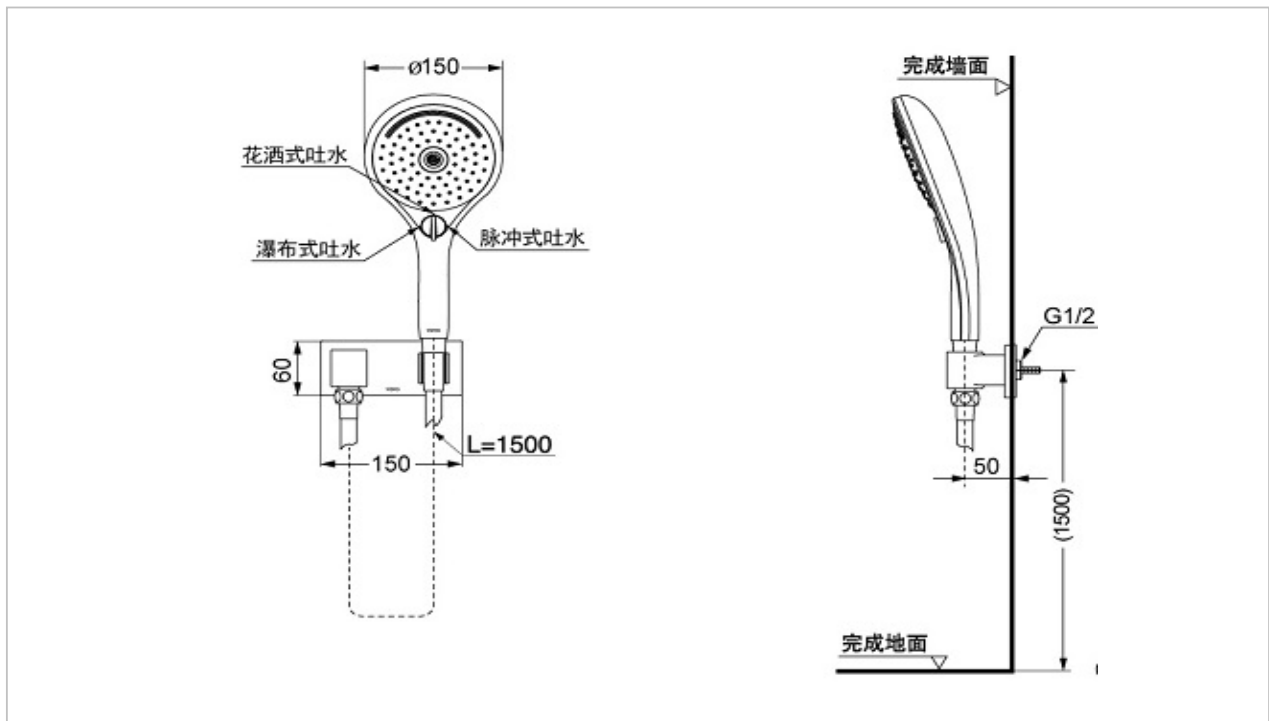

### DBX111CAF

Hand Shower

### Product Features

Wall- Mounted Handshower ( 3 Modes ) with water outlet  
Size : 150 mm.

Ref.  
DBX111CAF : 150 mm  
DBX111CAF1 : 120 mm