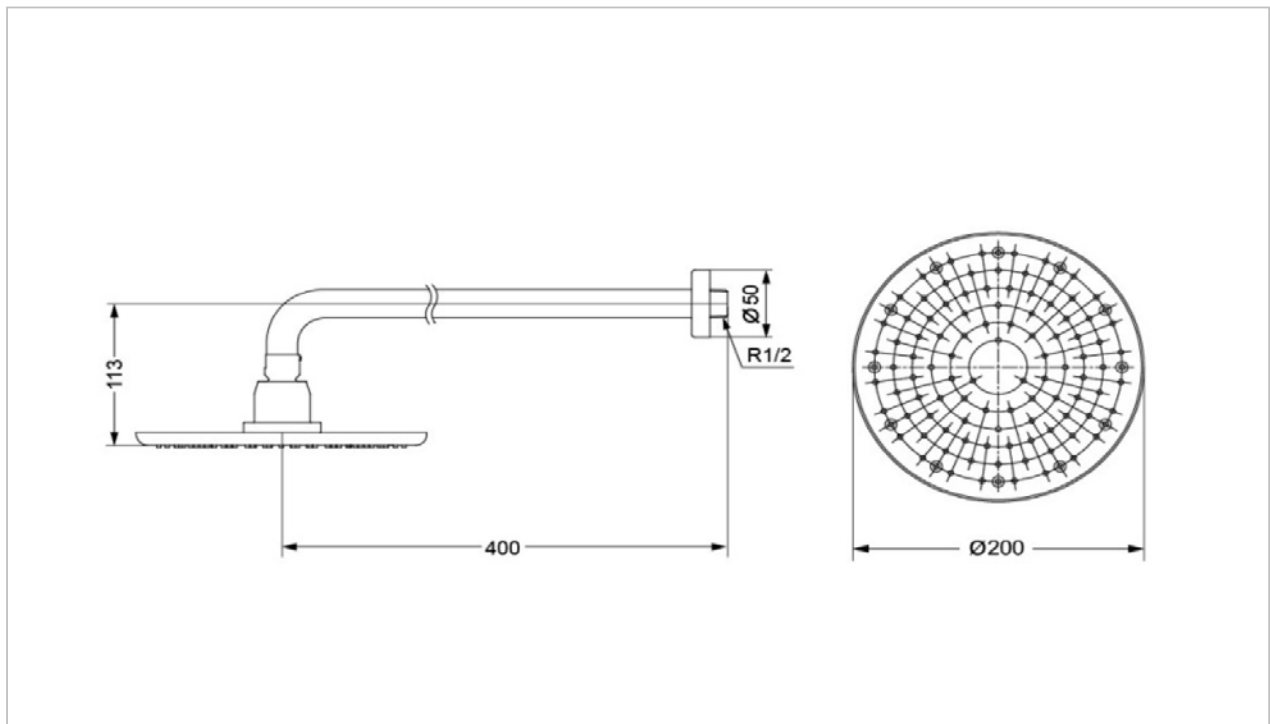

**TOTO**

**FAUCET&SHOWER**

**DBX105CAM**

*Fixed Shower*

Product Features

Suggestion Fittings & Parts

Remark : We reserve the right to change some parts for suitability.

TOTO (THAILAND) CO.,LTD