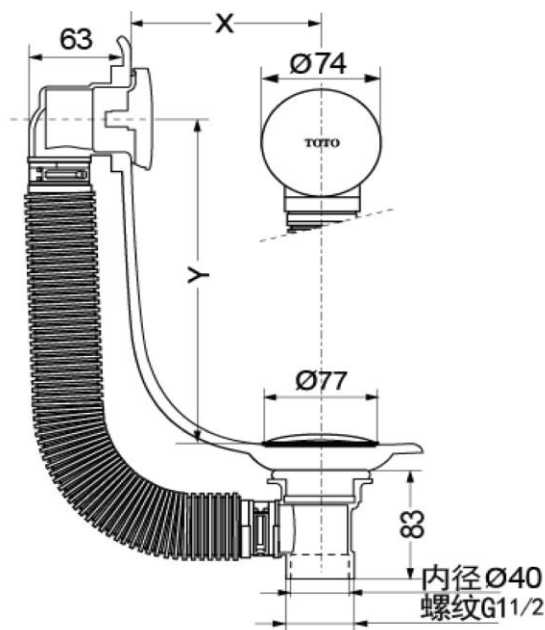

Pop-Up Waste for Bathtub

Product Features

DB601R-1A	$400 < x+y < 485$
DB601R-2A	$485 < x+y < 585$
DB601R-3A	$585 < x+y < 685$

Suggestion Fittings & Parts

Remark : We reserve the right to change some parts for suitability.