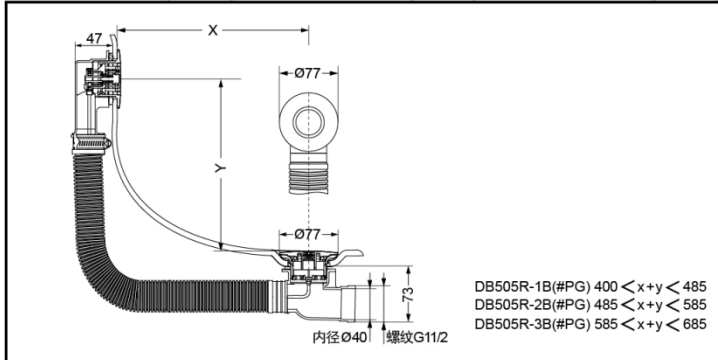

DB505R-1B(#PG) DB505R-2B(#PG) DB505R-3B(#PG) Bathtub Drainage

TOTO(CHINA) CO.,LTD. All rights reserved.

SPECIFICS

Size: refer to the drawing

OTHERS

Recommend fittings:
Fits bathtubs with depth from
500~570mm