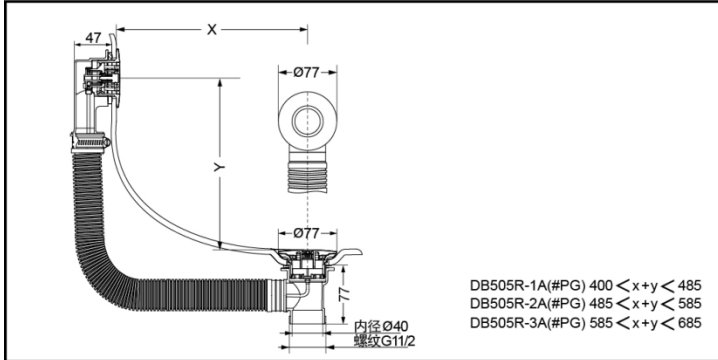

DB505R-1A(#PG) DB505R-2A(#PG) DB505R-3A(#PG) Bathtub Drainage

TOTO(CHINA) CO.,LTD. All rights reserved.