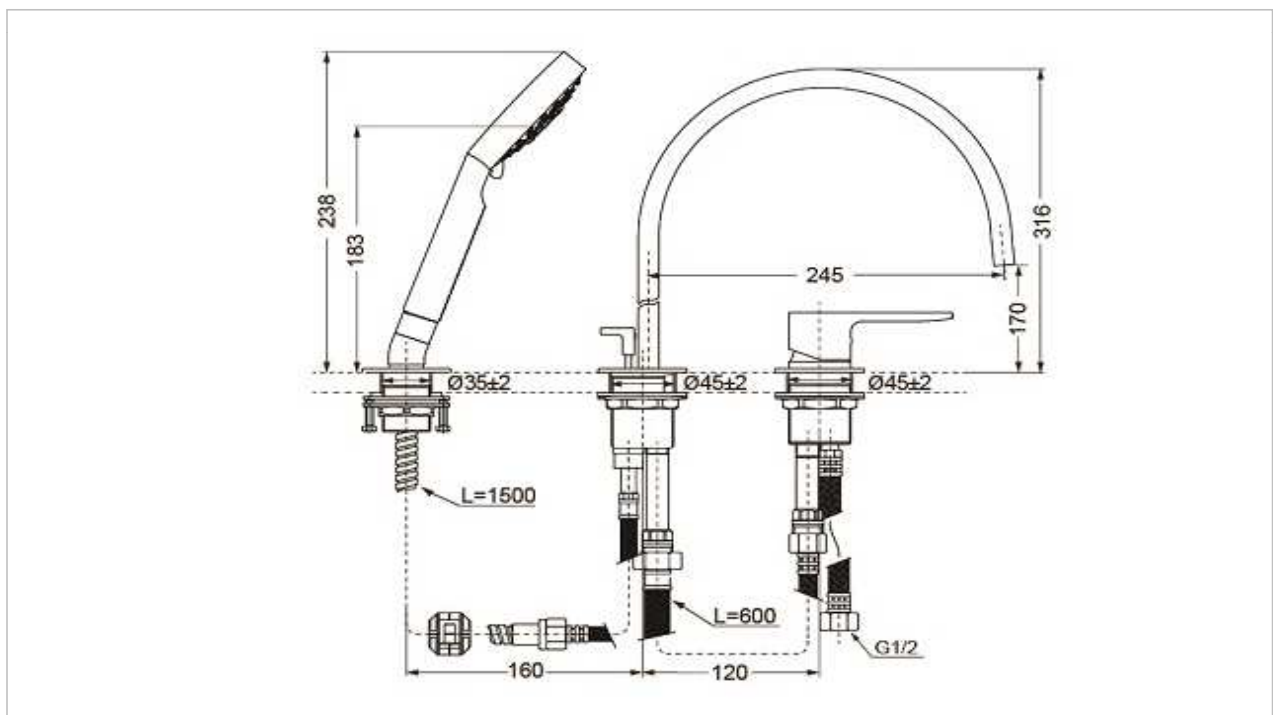

TOTO

FAUCET

DB357C

3-Hole Deck-Mounted Bathtub Mixer

Product Features

Water Pressure : 0.05 Mpa ~ 0.75 Mpa

Suggestion Fittings & Parts

Remark : We reserve the right to change some parts for suitability.