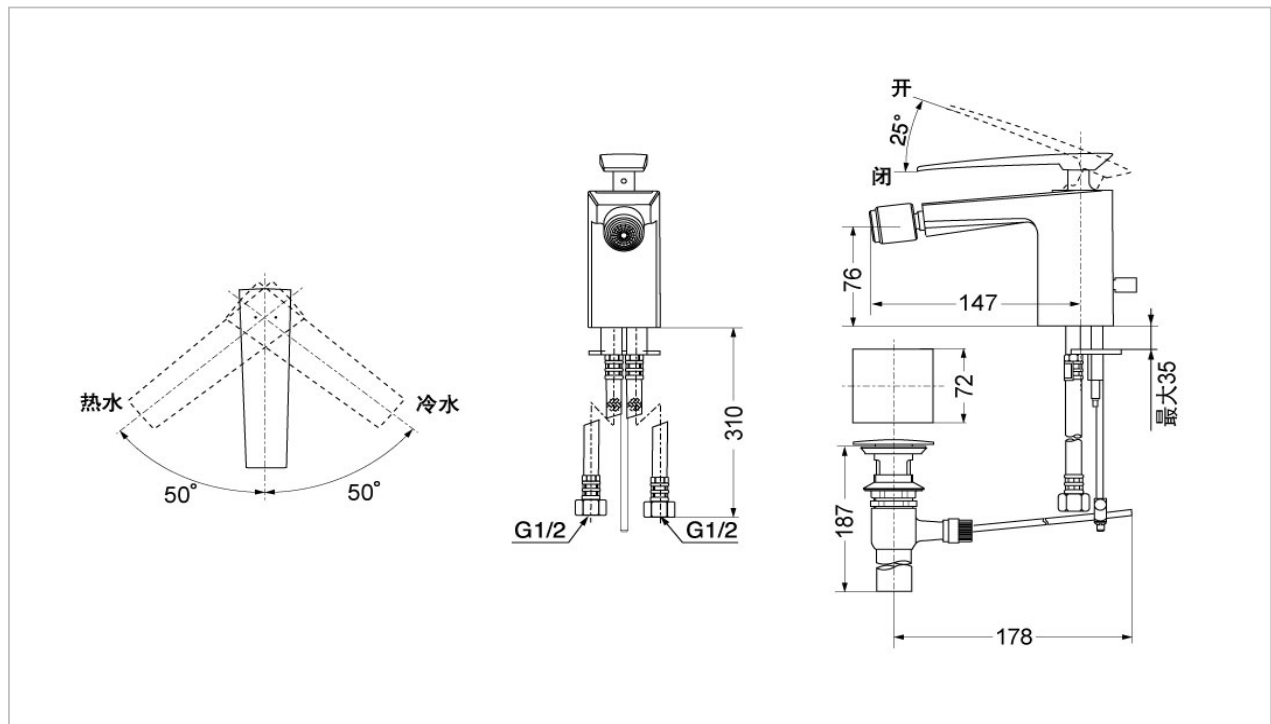

TOTO

FAUCET&SHOWER

DB319

Bidet Faucet

Product Features

Suggestion Fittings & Parts

Remark : We reserve the right to change some parts for suitability.

TOTO (THAILAND) CO.,LTD