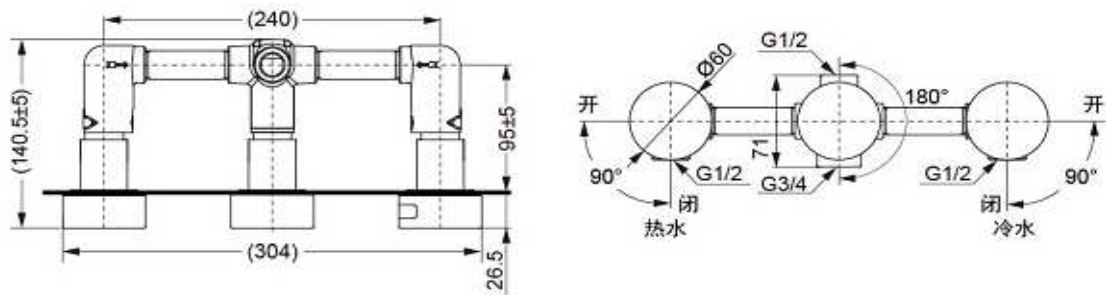

TOTO

FAUCET

DB253

Wall- Mounted Two-Handle Mixer (with diverter)

Product Features

Water Pressure : 0.05 Mpa ~ 0.75 Mpa

Suggestion Fittings & Parts

Remark : We reserve the right to change some parts for suitability.