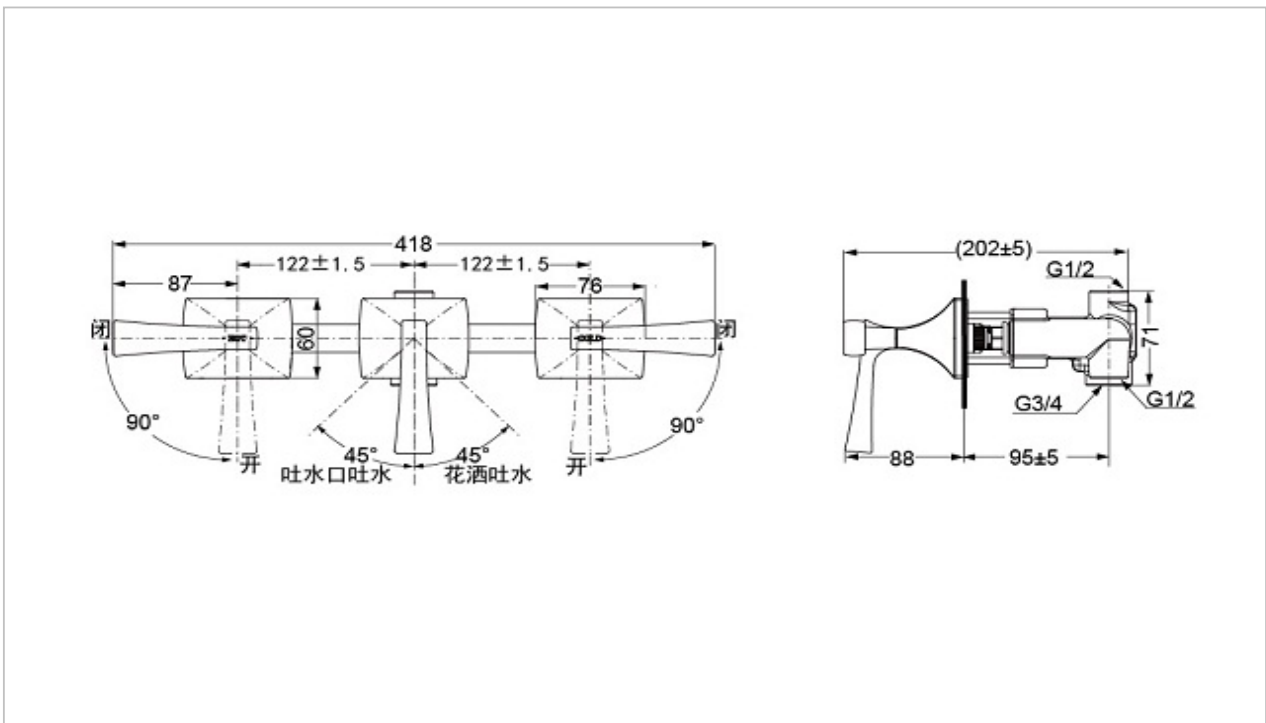

TOTO

FAUCET&SHOWER

DB246#PG

Fitting Accessories

Product Features

Wall Mounted Two- Handle Mixer (W/Diverter)

Suggestion Fittings & Parts

Remark : We reserve the right to change some parts for suitability.