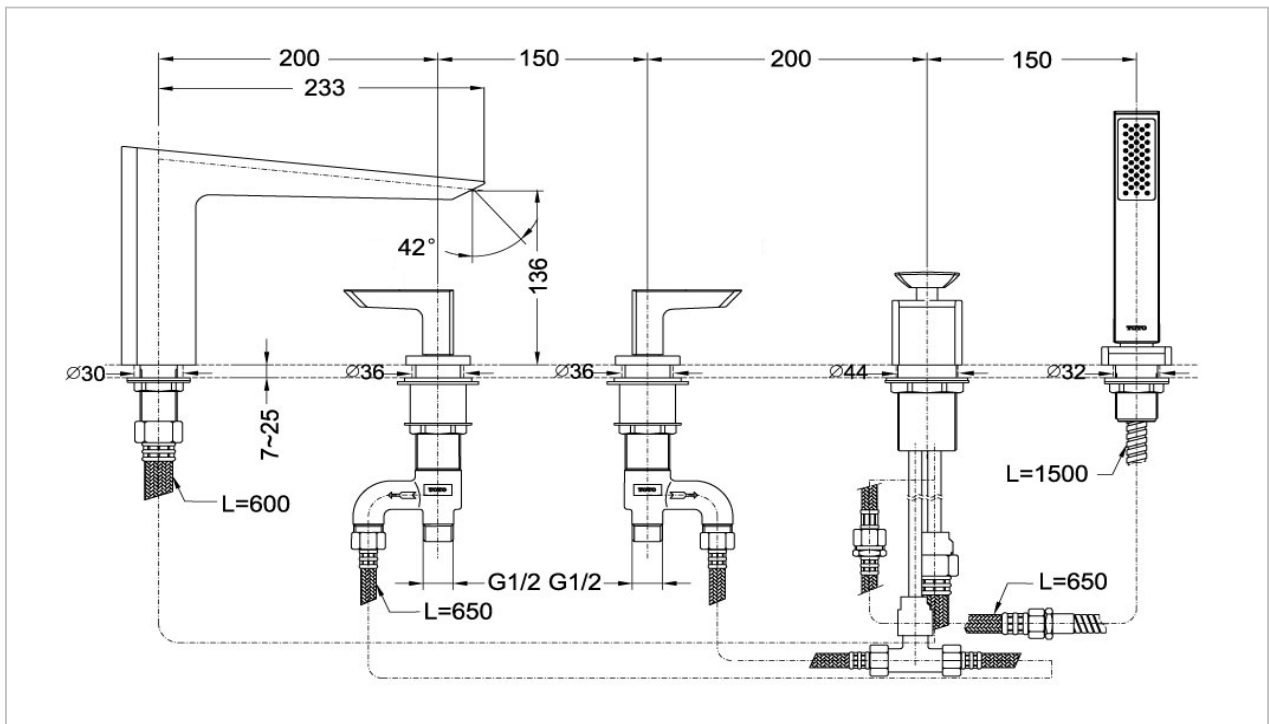

TOTO

FAUCET&SHOWER

DB223C

"JEWELHEX" Bath Filler Mixer and Hand Shower

Product Features

Suggestion Fittings & Parts

Remark : We reserve the right to change some parts for suitability.

TOTO (THAILAND) CO.,LTD