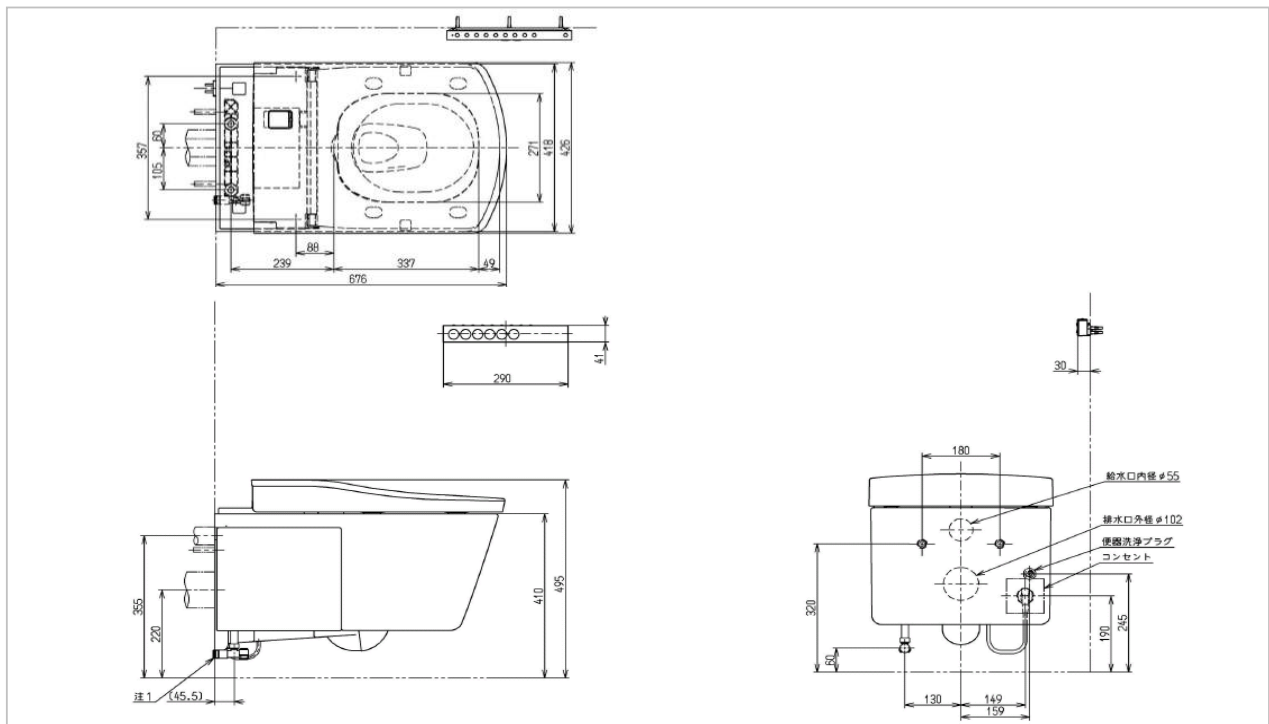

TOTO

TOILET

CWT998LE

NEOREST LE

Product Features

Size: 426 x 376 x 676

Flush System : 3D Tornado (6/3L)

Rough-in : 220 mm.(P-Trap)