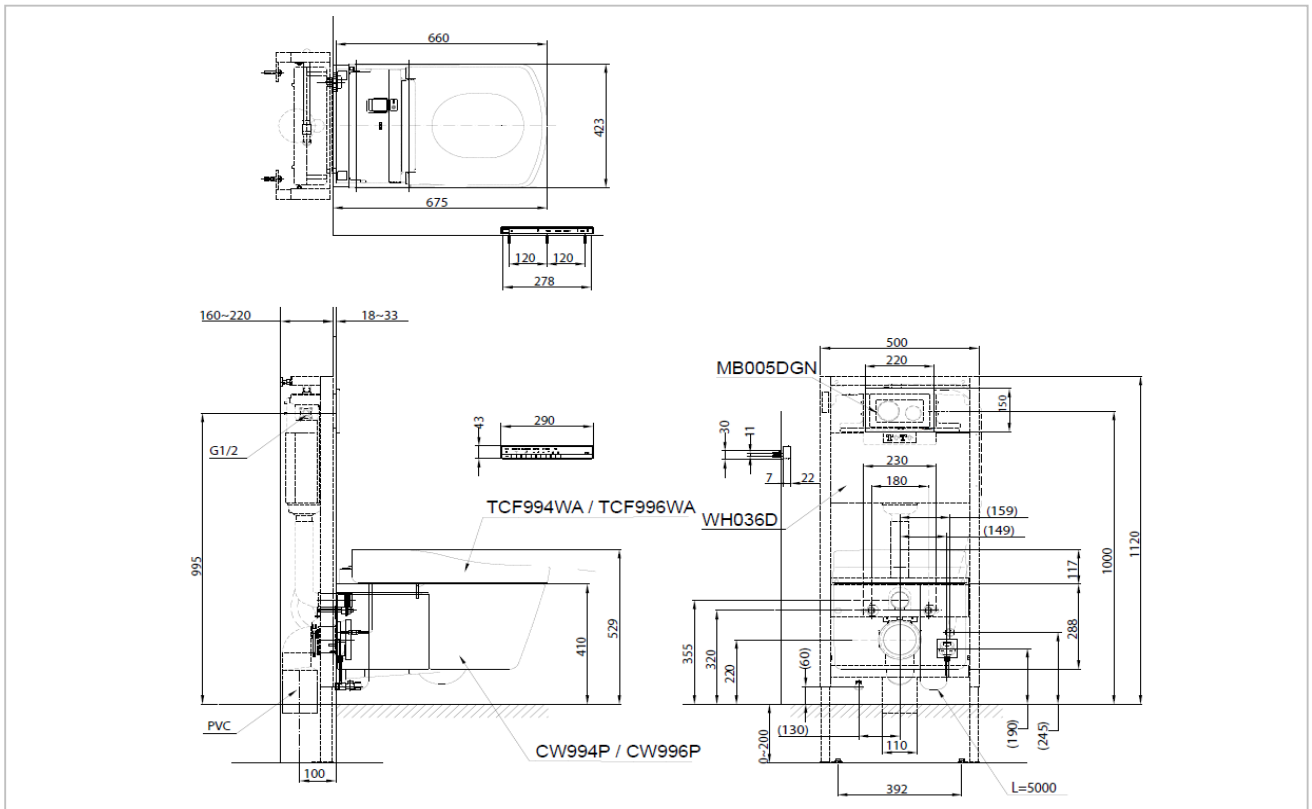

TOTO

TOILET

CWT994P

NEOREST LE I

Product Features

Fully Automatic Wall HUNG Toilet
Neorest LE I
Flush system : Tornado (4.5/3L)
Bowl Shape : Square Elongated
Rough-in : 220 mm (P-Trap)
Seat & Cover : TCF994WA
Size : 423W x 679D x 460H mm
with CeFIONtect