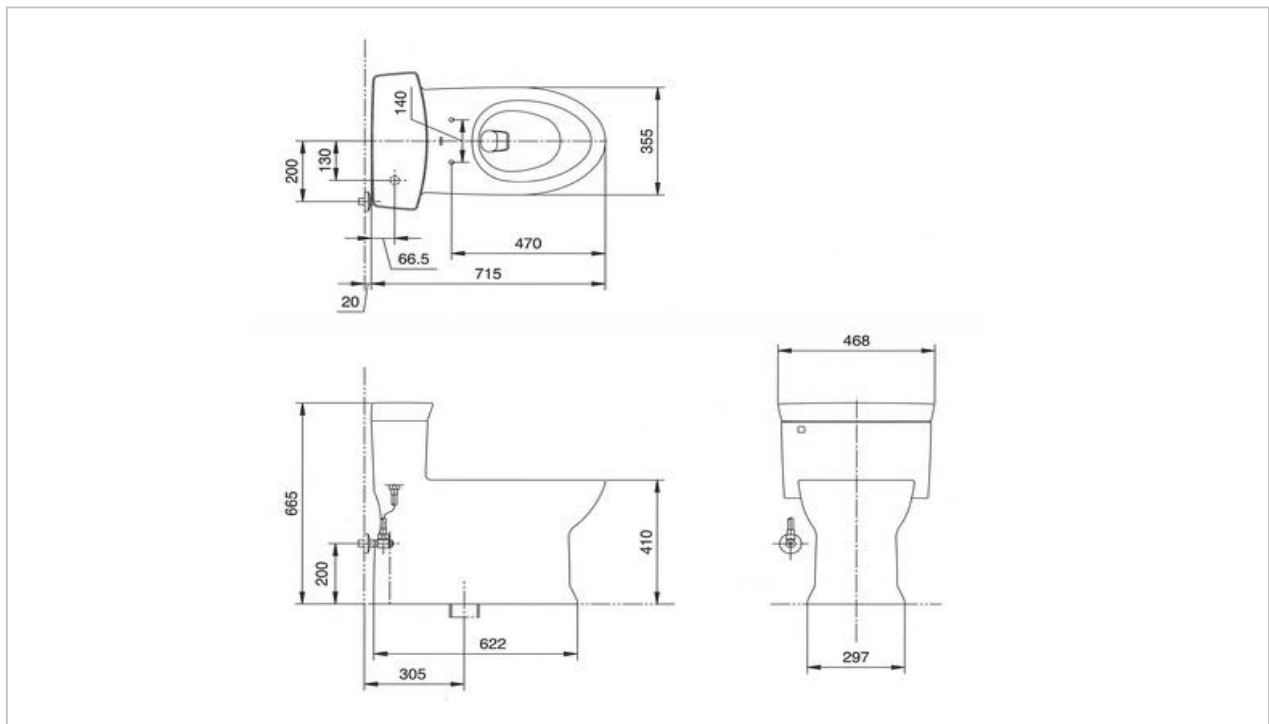

### Product Features

- Unique sculpted design, high profile One Piece Toilet
  - CeFiONtect technology:super smooth, ion barrier glazing for a clean toilet bowl
  - Skirted styling with concealed trapway for easy cleaning
  - Large water surface
- Flush System :** tornado  
**Water Use :** 6L  
**Size :** 715 x 456 x 665 mm.