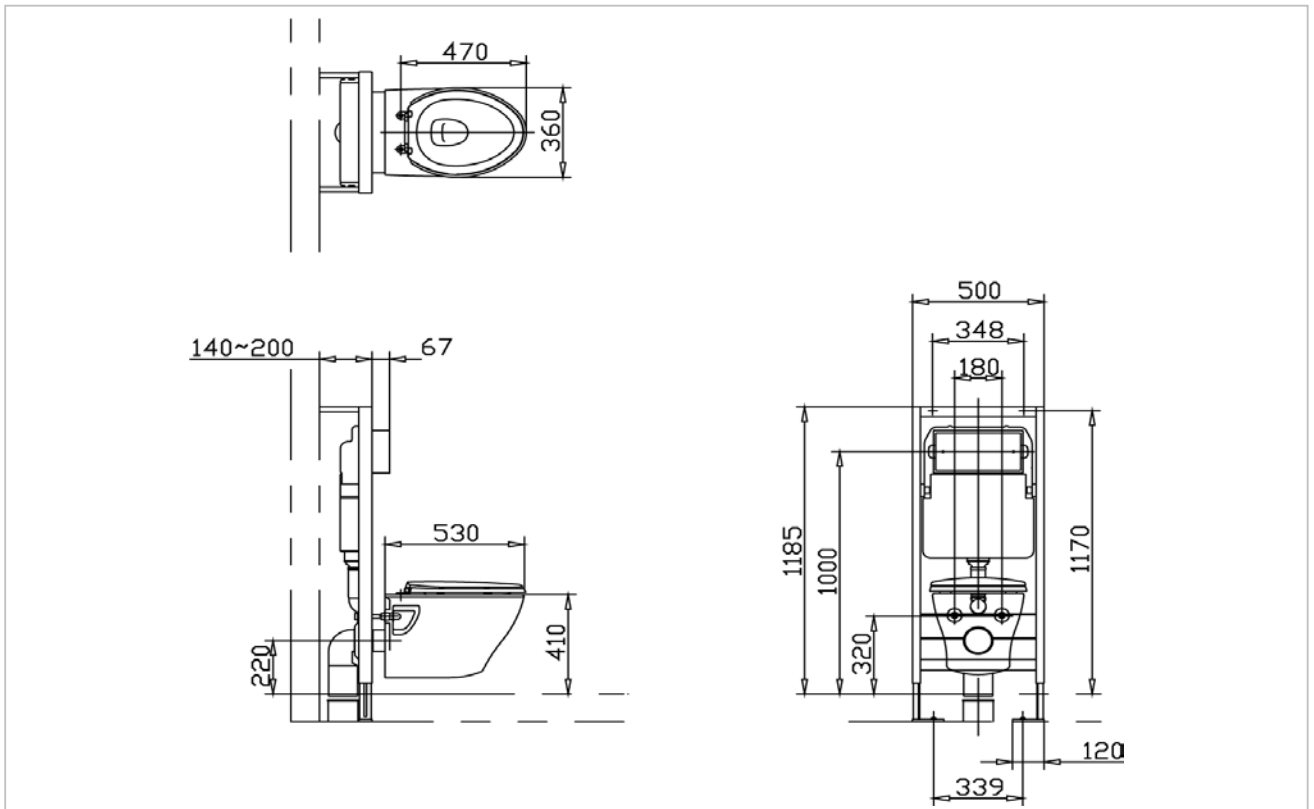

### Product Features

- Wall Hung Toilet(For Concealed Tank)
- Water Consumption : 6/3L
- Bowl Shape : Elongated
- Rough-in : 220 mm (P-Trap)
- Seat & Cover : TC301
- Size : 360W x 470D x 410H mm

Suggestion Fittings & Parts