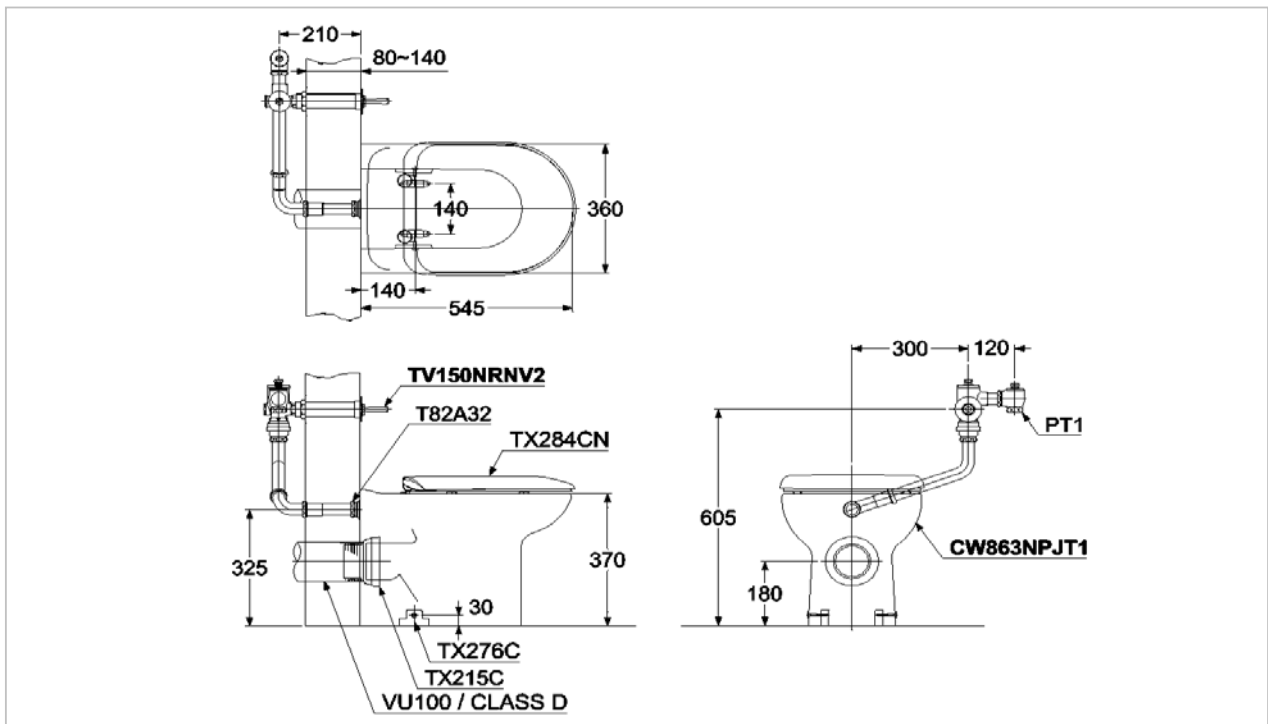

TOTO

TOILET

CWT863PJT1

"Omni" Wall Faced Toilet

Product Features

Wall Faced Toilet (For Concealed Flush Valve)
Flush System : Wash Down
Bowl Shape : European Std.
P-Trap : 180 mm

Suggestion Fittings & Parts

CW863PJ Closet Body
TX284 Seat & Cover

TX215C Slip-in Connector
TX276C Fixing Bracket

Remark : We reserve the right to change some parts for suitability.

TOTO (THAILAND) CO.,LTD

Bangkok Office : 598 Q House Ploenjit Building., G floor., Ploenchit Rd., Lumpini, Pathumwan, Bangkok. 10330 Thailand
Tel : +(66)2-650-9925(AUTO) Fax : +(66)2-650-9923-4
www.toto.co.th