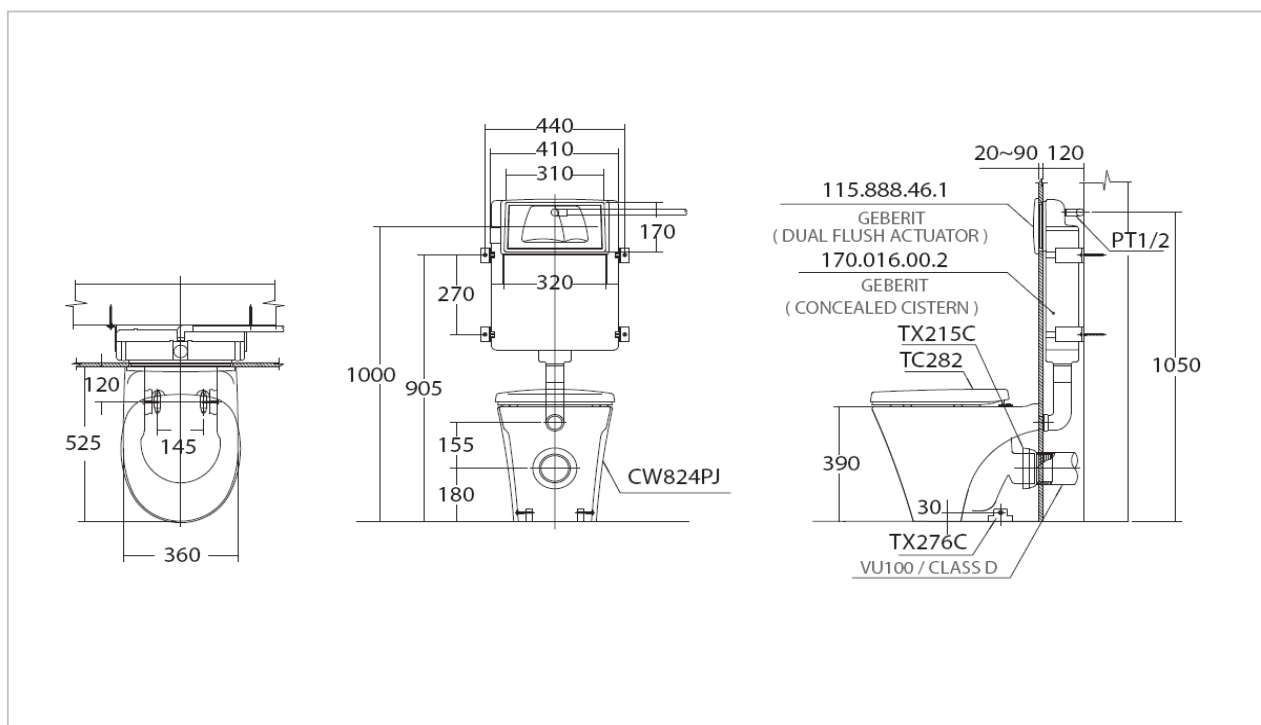

TOTO

TOILET

CWT824PJ

"Avante" Wall Faced Toilet

Product Features

Wall Faced Toilet (For Concealed Tank)

Flush System : TORNADO II

Bowl Shape : European Std.

P-Trap : 180 mm

Concealed Tank:

- C9566 กดชำระด้านหน้า

- C9567 กดชำระด้านบน

Suggestion Fittings & Parts

CW824PJ Closet Body w/Tank Trim

TX215C Slip-in Connector

TC282 Seat & Cover