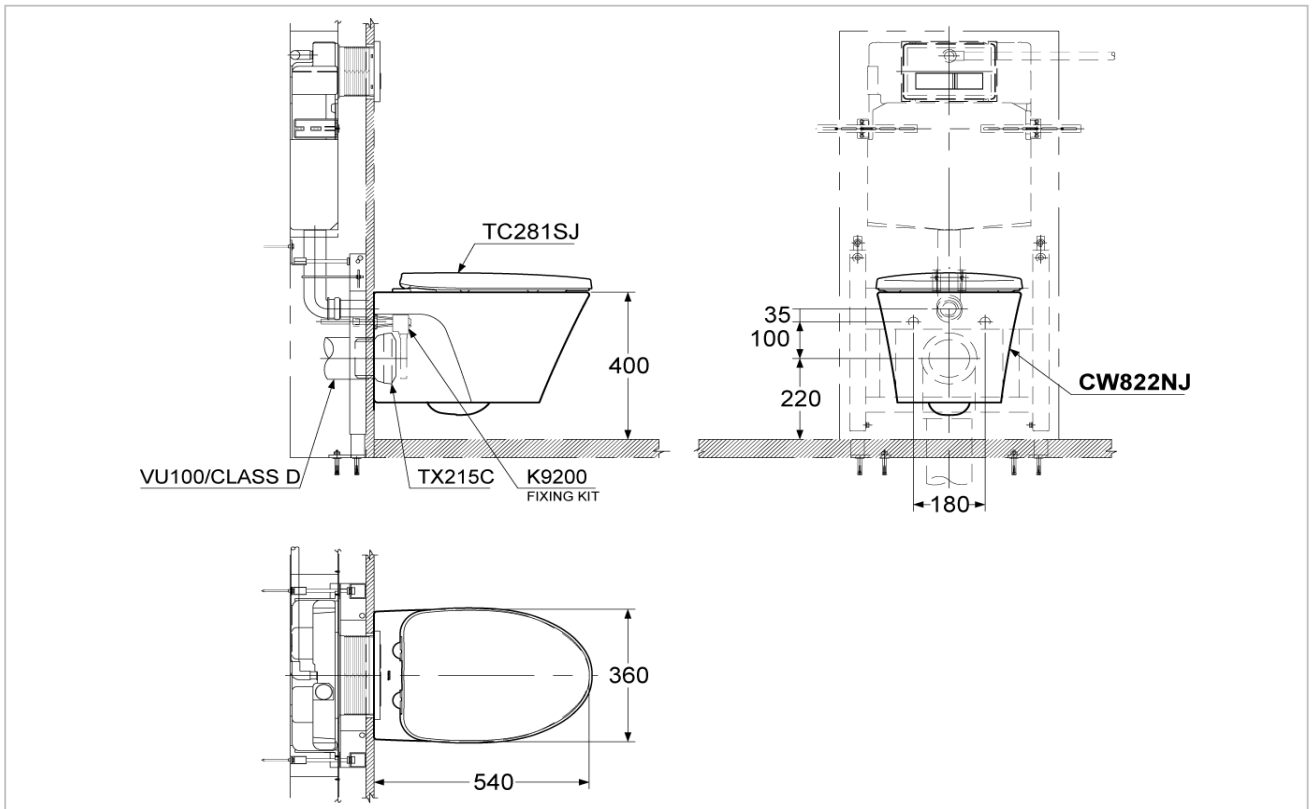

# TOILET

### Product Features

Wall Hung Toilet(For Concealed Tank)  
Water Consumption : 6/3L  
Bowl Shape : Elongated  
Rough-in : 220 mm (P-Trap)  
Seat & Cover : TC281SJ  
Size : 360W x 540D x 400H mm