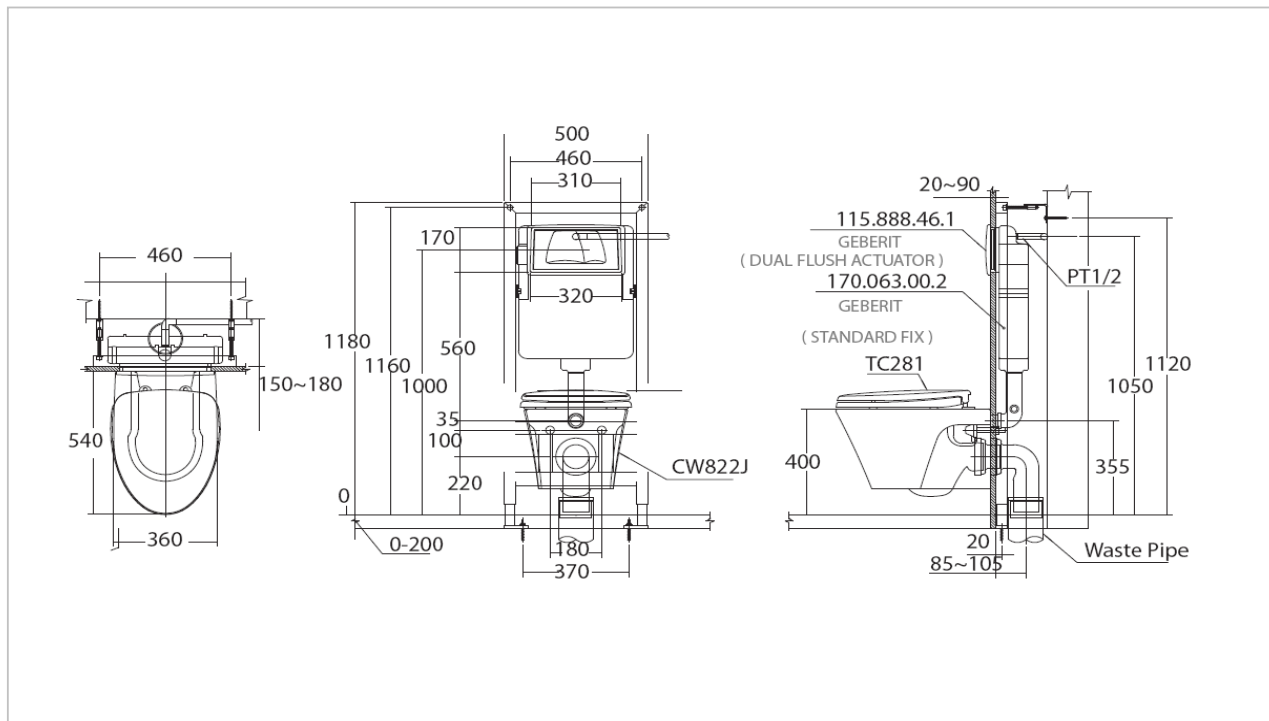

TOTO

TOILET

CWT822J

"Avante" Wall Hung Toilet

Product Features

Wall Hung Toilet (For Concealed Tank)
Flush System : TORNADO II
Bowl Shape : Elongated
Seats: TC281
P-Trap : 220 mm
Concealed Tank:
T0012; T0013; T0014

Suggestion Fittings & Parts

TC281 Seat & Cover

TX276C Fixing Bracket

Remark : We reserve the right to change some parts for suitability.

TOTO (THAILAND) CO.,LTD

Bangkok Office : 598 Q House Ploenjit Building., G floor., Ploenchit Rd., Lumpini, Pathumwan, Bangkok. 10330 Thailand
Tel : +(66)2-650-9925(AUTO) Fax : +(66)2-650-9923-4
www.toto.co.th