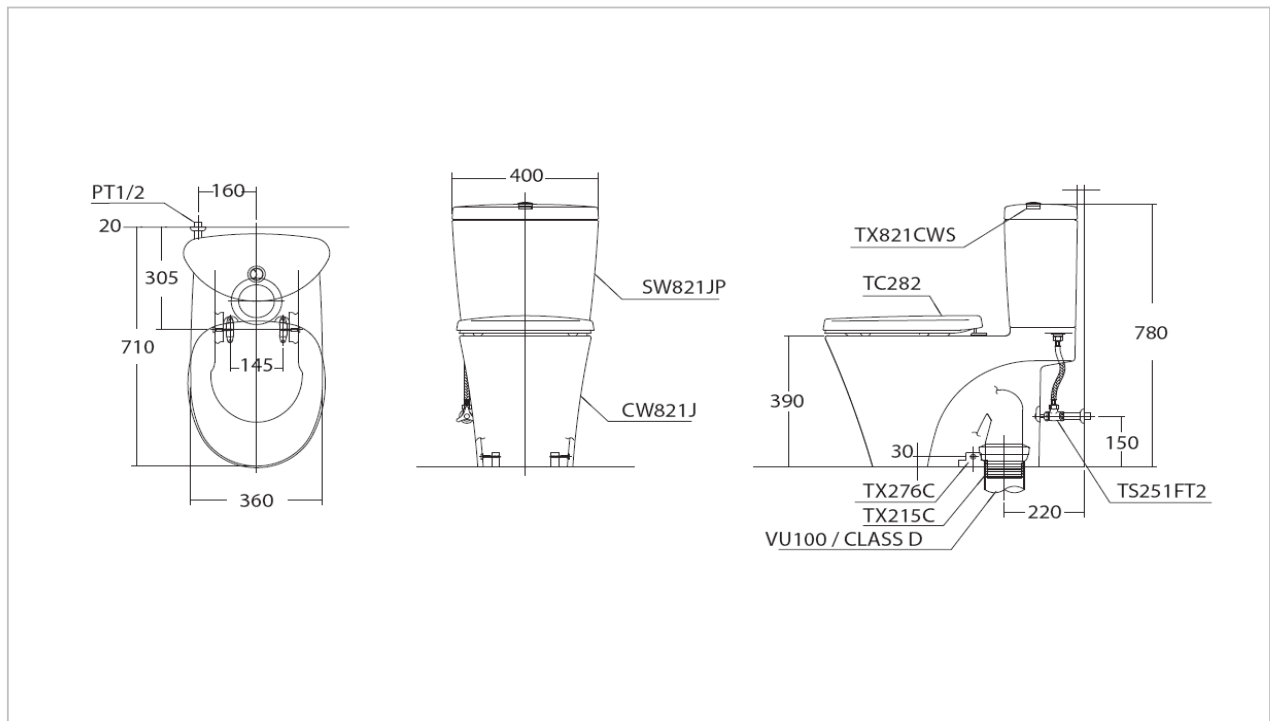

#### Product Features

The embodiment of an avant-garde masterpiece, Avante boasts a unique blend of simplicity coupled with flair and elegance.

Dual Flush Two Piece Toilet  
Flush System : TORNADO II (6/3L)  
Bowl Shape : European Std.  
Rough-in : 220 mm