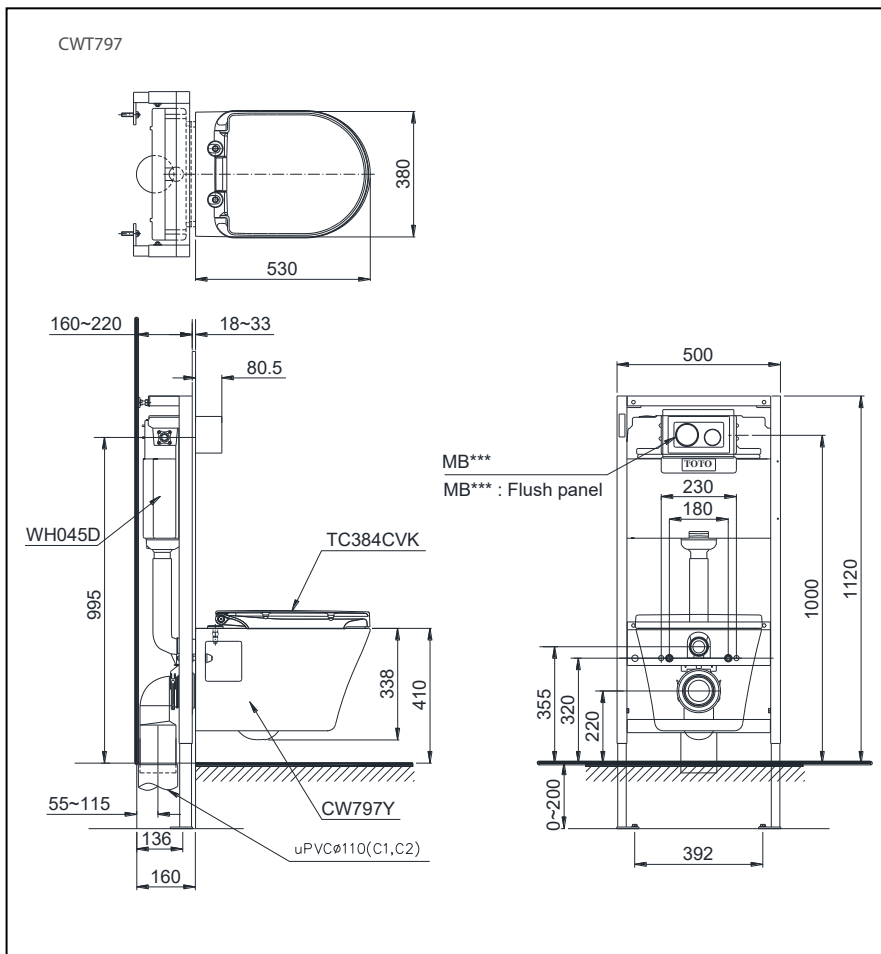

Item number: **CWT797**

## Specifications

Flush System	: Tornado
Water Use	: 6.0 /3.0 (L)
Bowl Shape	: D-Shape
Rough -in	: 220 (mm)
Water Pressure	: 0.05~0.70 (MPa)
Size	: 380Wx530Dx338H(mm)

Wall Hung Toilet  
With Soft -closing Seat & Cover

## Drawing:

## Parts description

- CWT797
  - Toilet bowl
  - CW797Y
  - Toilet Body
- WH045D  
Concealed Tank
- TC384 CVK  
Soft-closing Seat & Cover
- MB005DG, MB005DNP, MB006DNM, MB006DCM, MB007D, MB007DP, MB007DCP  
Flush panel