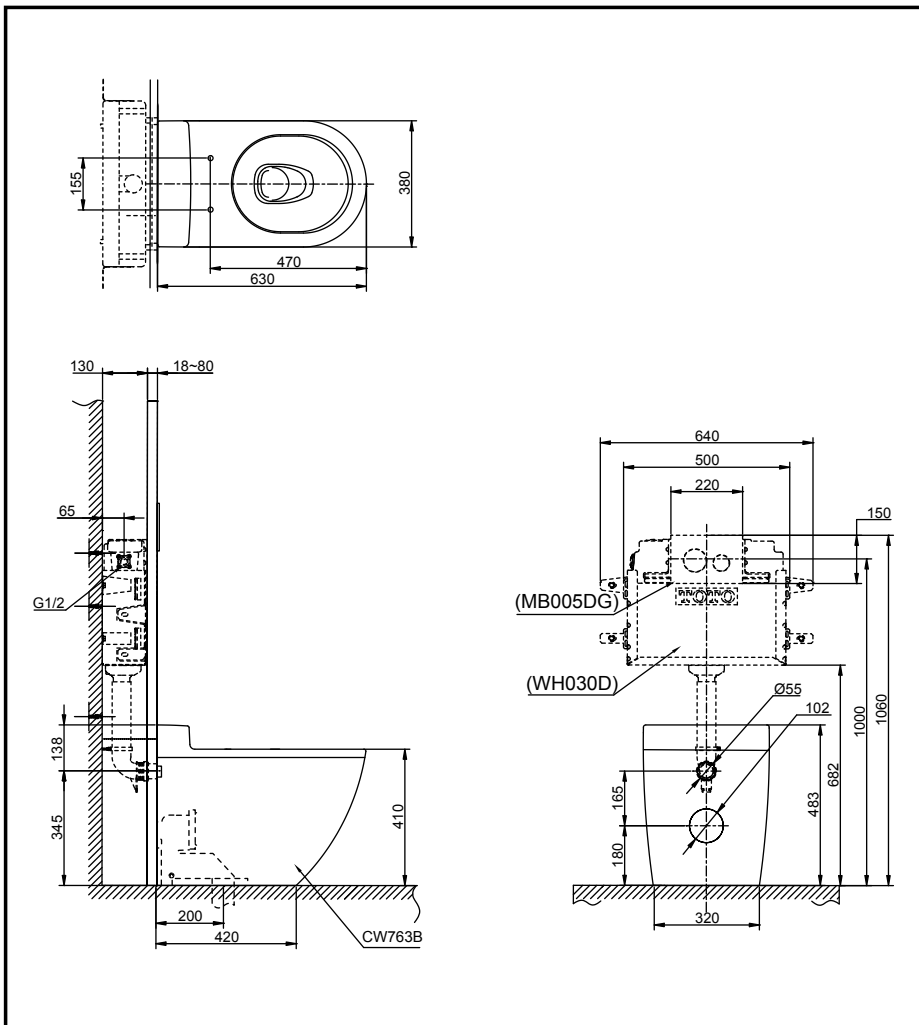

Colors

White

Please consult a TOTO representative for details

TOTO (THAILAND) CO.,LTD

Bangkok Office : G Tower Grand Rama 9,12th Floor, South Wing, 9 Rama IX Road,Huaykwang Sub-district,Huaykwang District, Bangkok. 10310 Thailand
Tel : +(66)2-117-9520(AUTO) Fax : +(66)2-117-9527
th.toto.com

All rights reserved by TOTO company. Specifications and size are subject to change without notice.