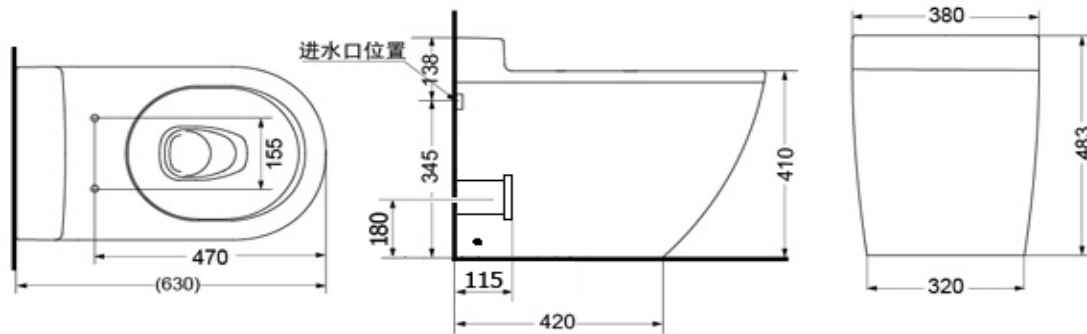

### Product Features

Flush System : Tornado Flushing

Water Use : 4.5 L / 3L

Rough In : H = 180 mm.

Size : 630 x 380 x 483 mm.

Bowl Shape : Elongated