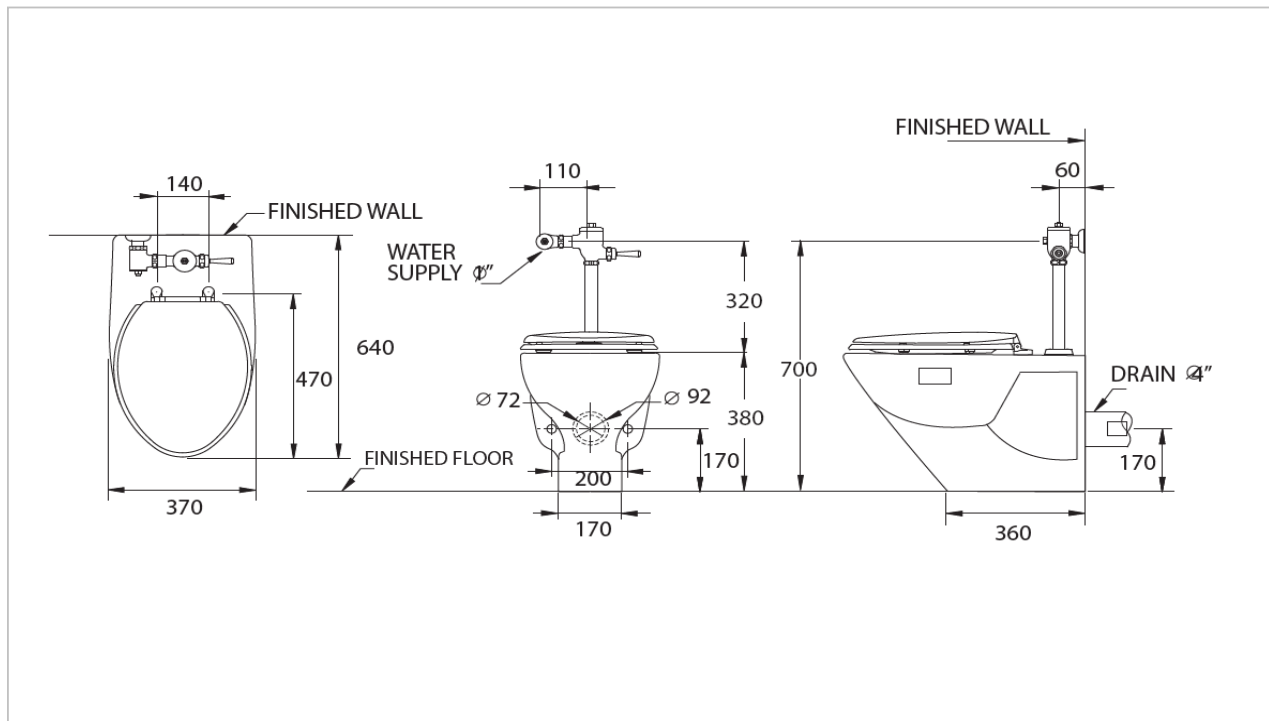

Suggestion Fittings & Parts

Remark : We reserve the right to change some parts for suitability.

TOTO (THAILAND) CO.,LTD

Bangkok Office : 598 Q House Ploenjit Building., G floor., Ploenchit Rd., Lumpini, Pathumwan, Bangkok. 10330 Thailand

Tel : +(66)2-650-9925(AUTO) Fax : +(66)2-650-9923-4

www.toto.co.th