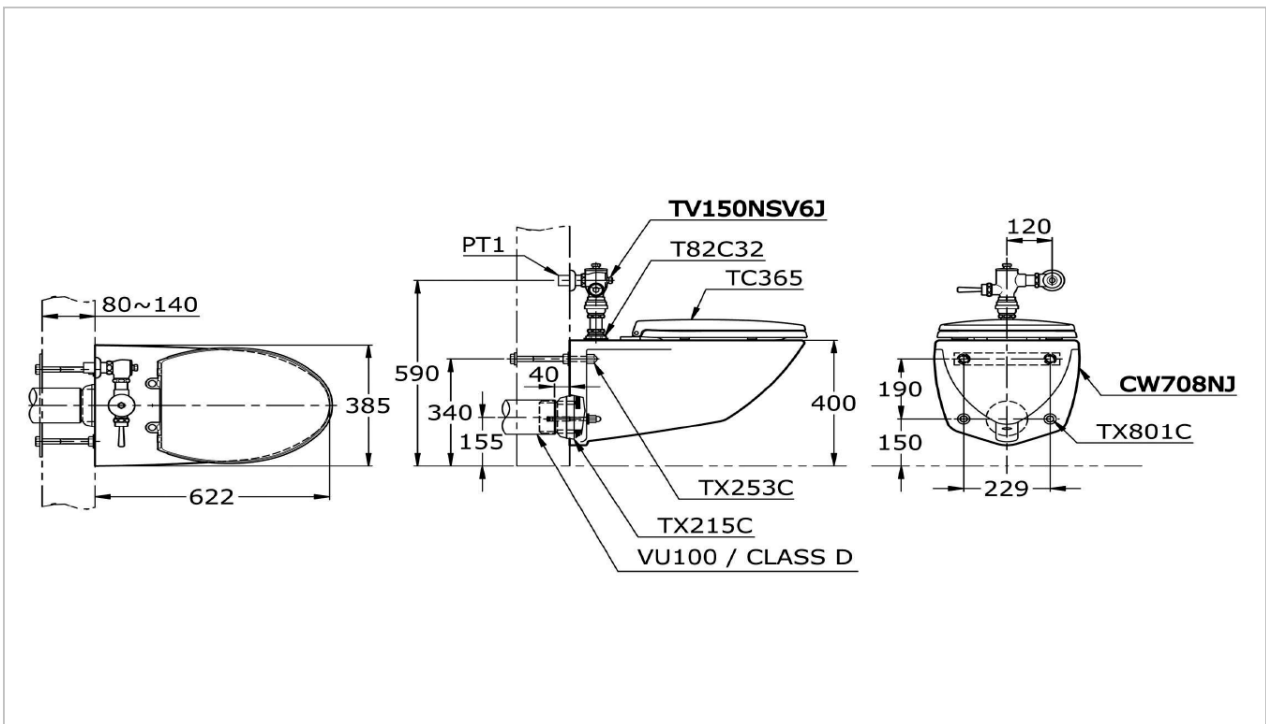

## CWT708NJ

Wall Hung Toilet (Top Inlet)

### Product Features

Flush System : Siphon-Jet(6L)  
Bowl Shape : Elongated  
P-Trap : 155 mm  
Flush Valve : TS404NS