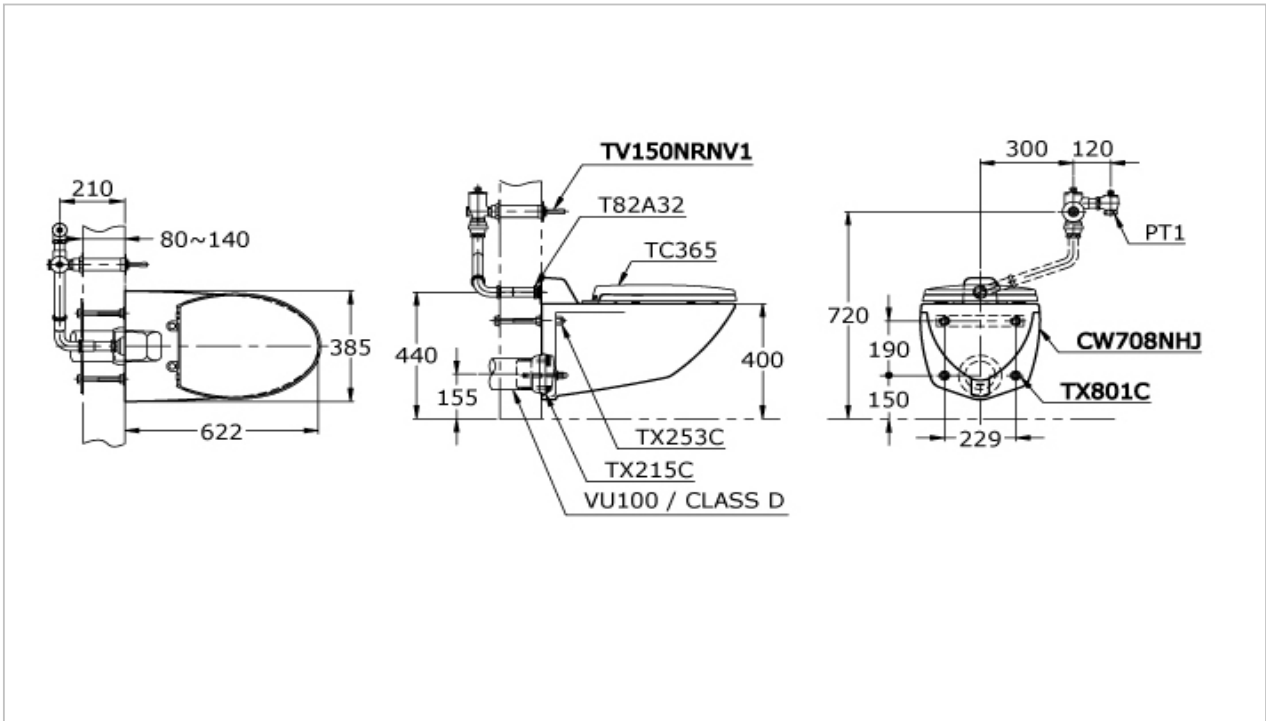

TOTO

TOILET

CWT708NHJ

Wall Hung Toilet (Back Inlet)

Product Features

Flush System : Siphon-Jet(6L)
Bowl Shape : Elongated
P-Trap : 155 mm
Flush Valve : TSV406NL

Suggestion Fittings & Parts

Remark : We reserve the right to change some parts for suitability.