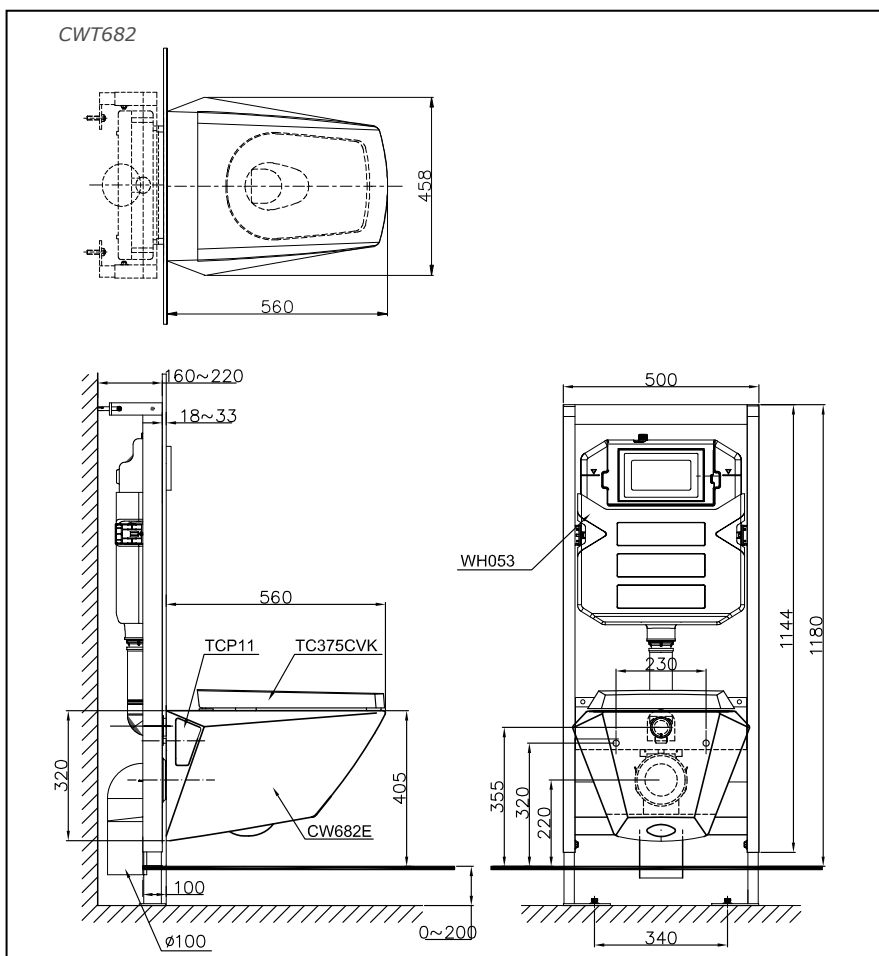

## Specifications

- Flush System : Wash Down  
 Water Use : 6.0/3.0 (L)  
 Bowl Shape : Elongated  
 Rough-in : 220 (mm)  
 Water Pressure : 0.05~0.70 (MPa)

**Wall Hung Toilet  
 With Soft-closing Seat & Cover**

**Drawing:**

## Parts description