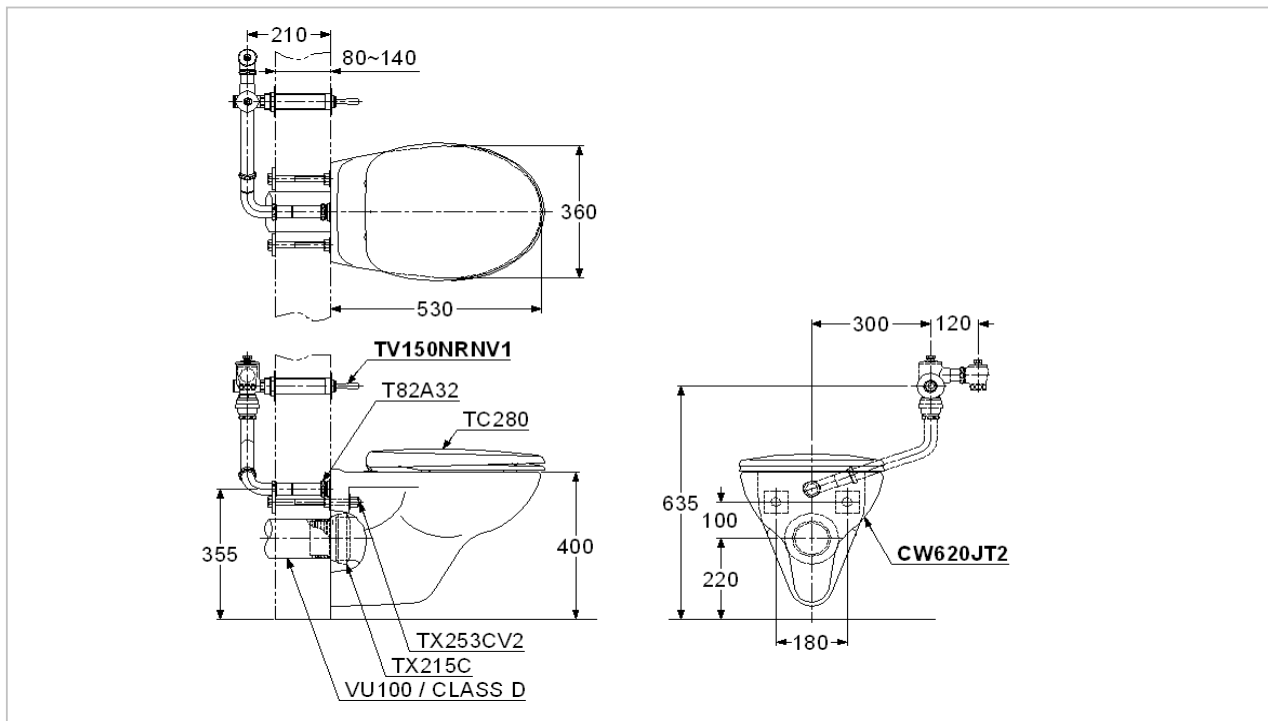

TOTO

TOILET

CWT620JT2

Wall Hung Toilet

Product Features

Wall Hung Toilet (For Concealed Flush Valve)

Flush System : Wash Down

Bowl Shape : European Std.

P-Trap : 220 mm

Suggestion Fittings & Parts

Remark : We reserve the right to change some parts for suitability.

TOTO (THAILAND) CO.,LTD

Bangkok Office : 598 Q House Ploenjit Building., G floor., Ploenchit Rd.,Lumpini, Pathumwan, Bangkok. 10330 Thailand