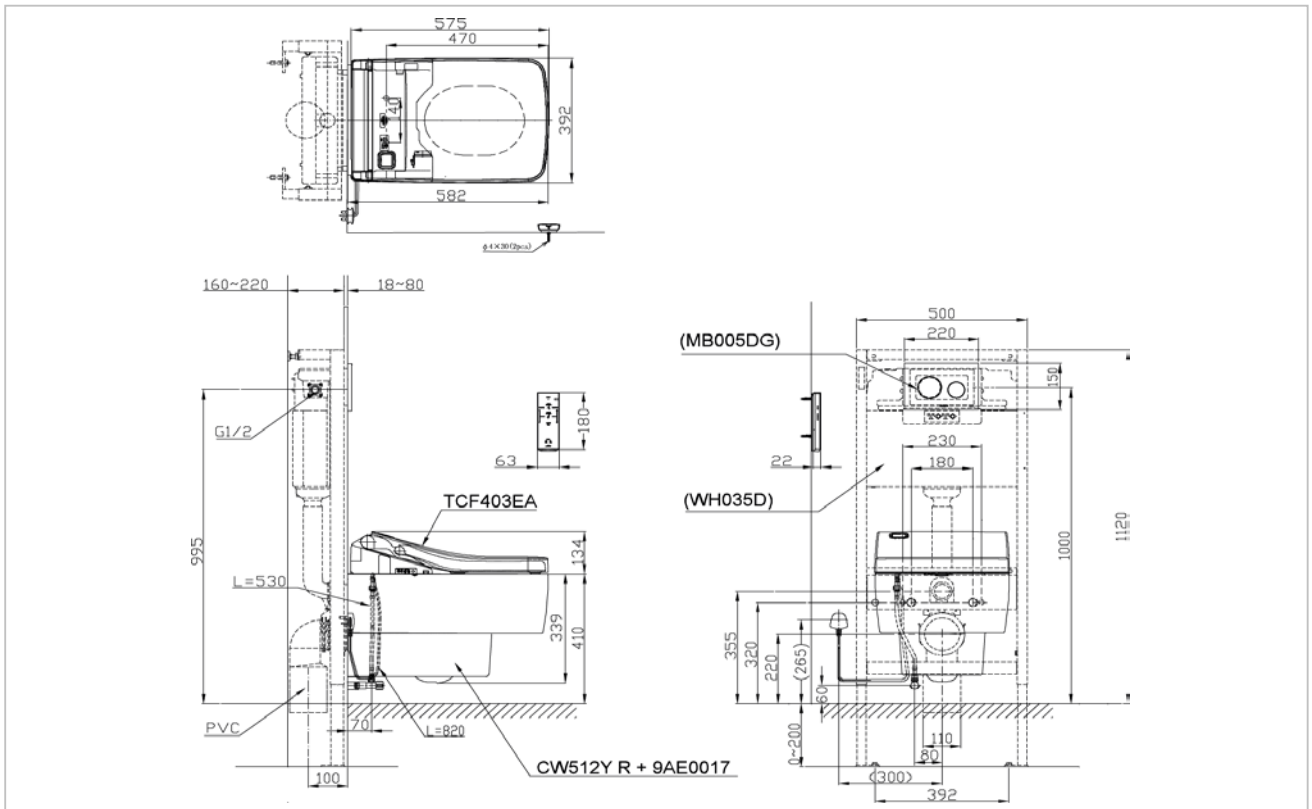

Suggestion Fittings & Parts

Remark : We reserve the right to change some parts for suitability.

TOTO (THAILAND) CO.,LTD
Bangkok Office : G Tower Grand Rama 9,12th Floor, South Wing, 9 Rama IX Road,
Huaykwang Sub-district,Huaykwang District, Bangkok. 10310 Thailand
Tel : +(66)2-117-9520(AUTO) Fax : +(66)2-117-9527
th.toto.com