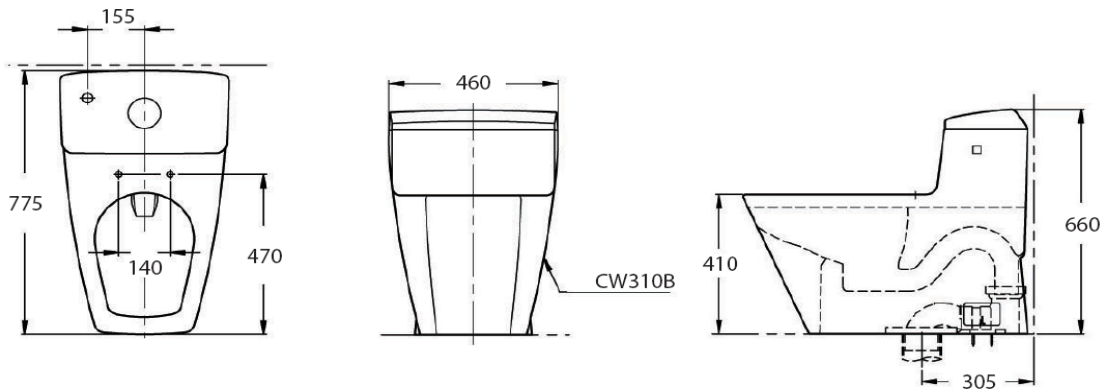

## CWT310B#HN

"New Excelsior" One Piece Toilet

### Product Features

Flush System : G-Max Siphon-Jet(6L)  
Bowl Shape : Elongated  
Rough-in : 305 mm