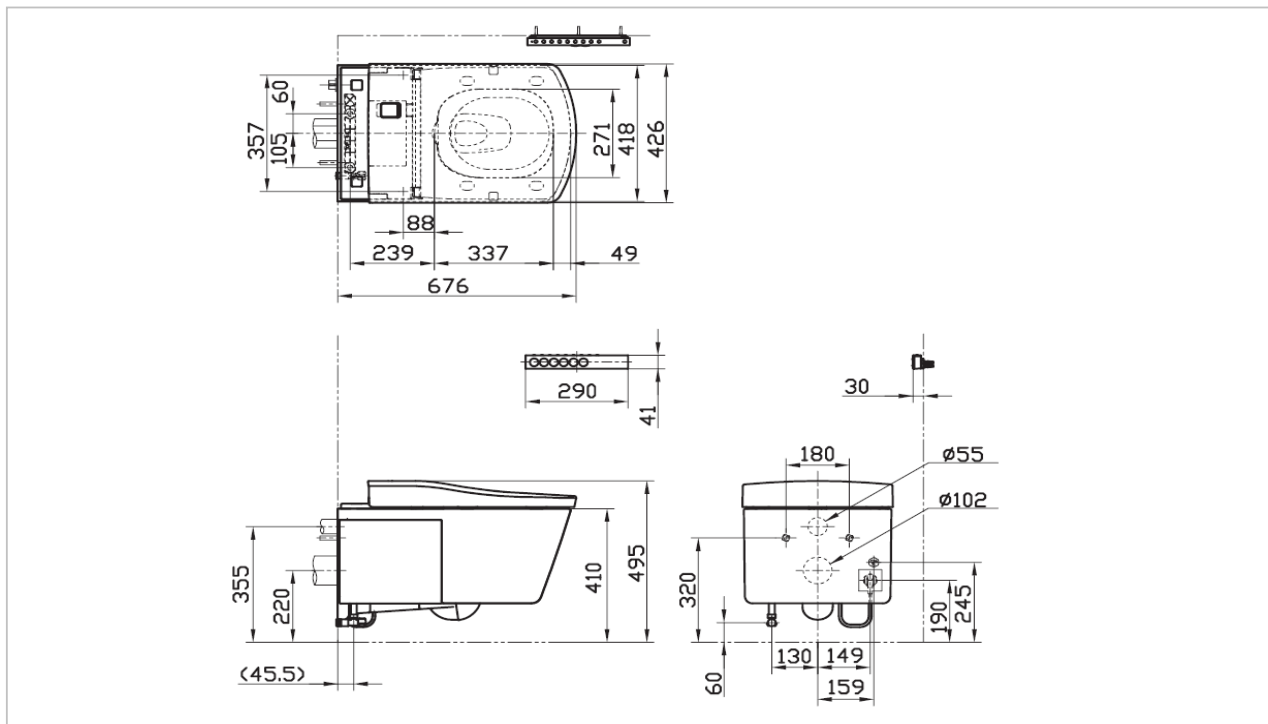

TOTO

TOILET

CW998A

NEOREST LE

Product Features

Size: 426 x 376 x 676

Flush System : 3D Tornado (6/3L)

Rough-in : 220 mm.(P-Trap)