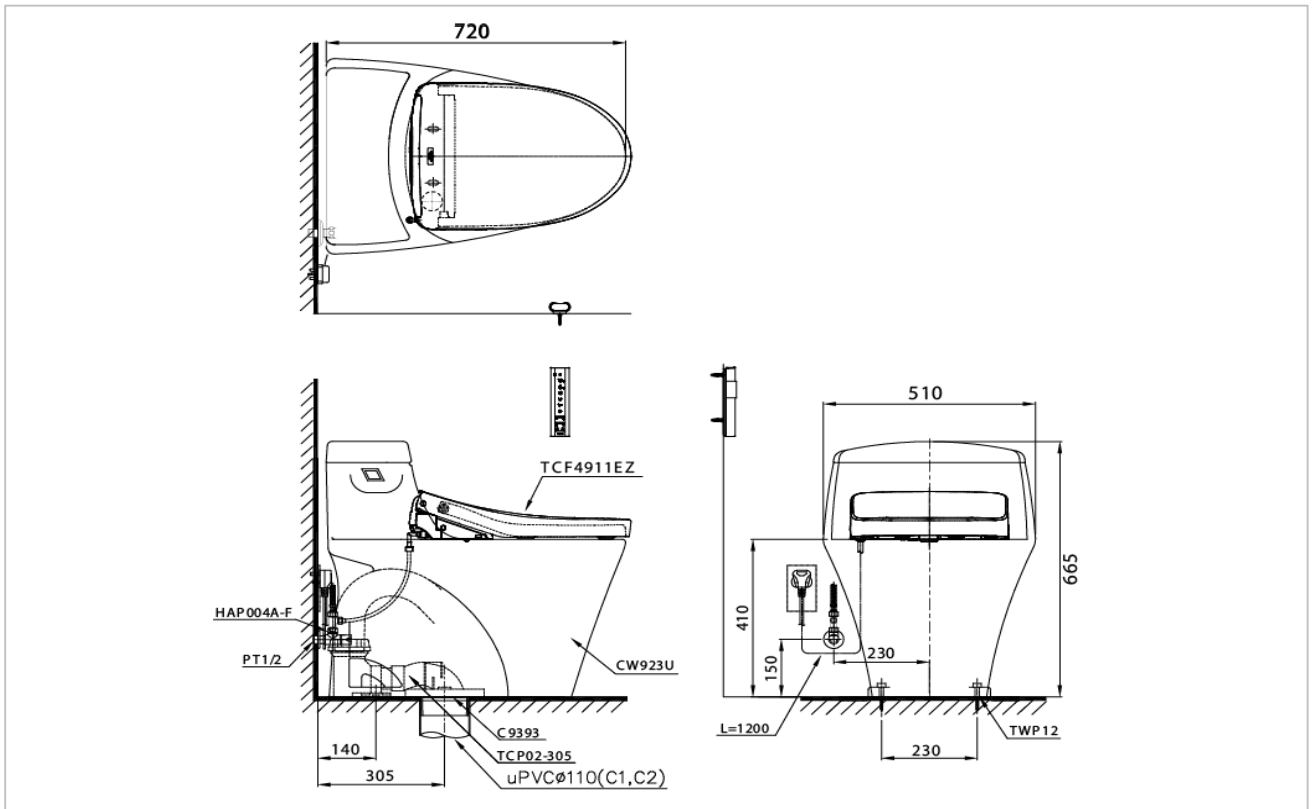

TOTO

TOILETS

CW923UW8

WASHLET™ +

Product Features

One Piece Toilet with WASHLET™ and Auto Flush system
Flush system : TORNADO (4.8L)
Bowl Shape : Elongated
Rough-in : 305 mm
Seat & Cover : TCF4911EZ
Size : 510W x 720D x 665H mm with CEFIONTECT
*Included Stop Valve, Flexible Hose and Floor Flange