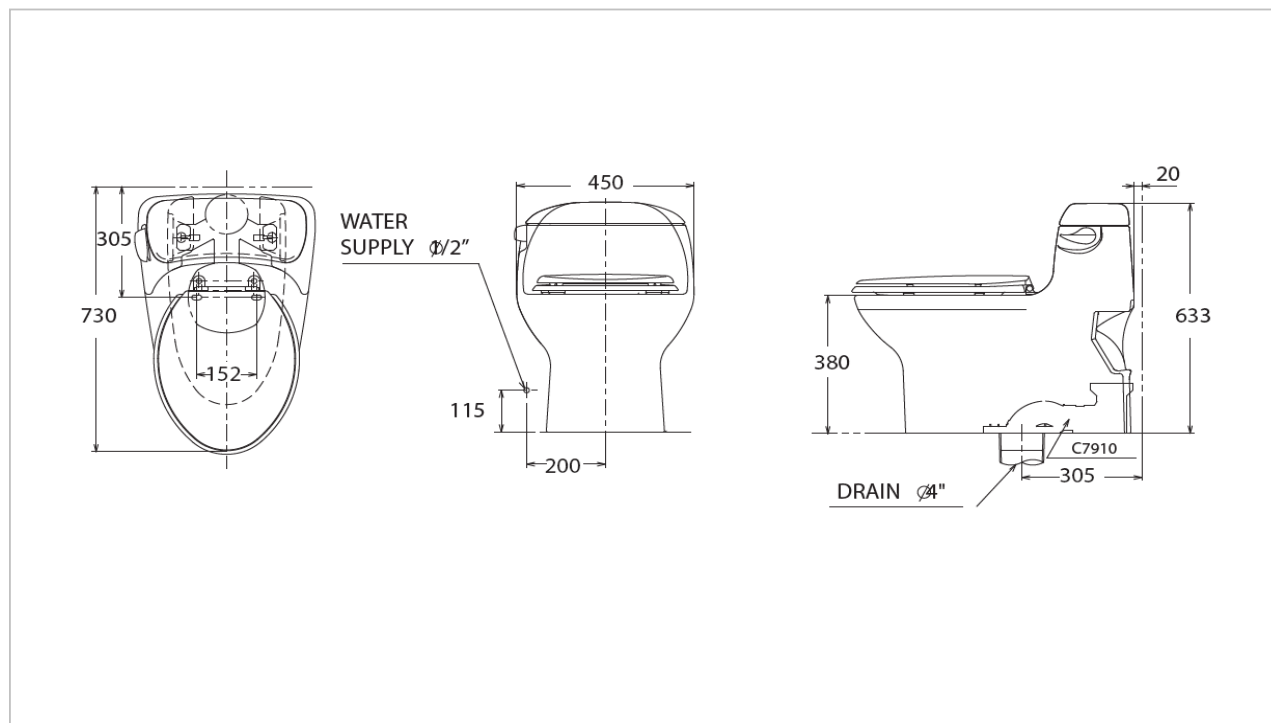

TOTO

TOILET

CW914U(SG)

"Dorian" One Piece Toilet

Product Features

CW914U(SG) With Washlet SG

CeFiONtect glazing inside bowl can prevent any waste particles, bacteria or mold from attaching themselves to the surface. A permanent stain surface that lasts for as long as the product is in use.

Flush System : G-Max Siphon-Jet(6L)

Bowl Shape : Elongated

Rough-in : 305 mm

G-Max Flushing System

3 Points Special Larger than normal toilets.

- 1.Wider 3" Flush Valve for a quick and powerful flush (normal wider 2")
- 2.Extra large shaped siphon-jet for maximum power
- 3.Large 2 1/8" Computer Designed Trapway reduces clogging (normal large 1 3/4")

Suggestion Fittings & Parts

CW914#XW CeFiONtect Closet Body w/Tank Trim

TC381 Seat & Cover

CT190C6 Stop Valve

S281 Water Hose

C7910 Slip-in Connector

C939 Floor Flange (CT209)

Remark : We reserve the right to change some parts for suitability.