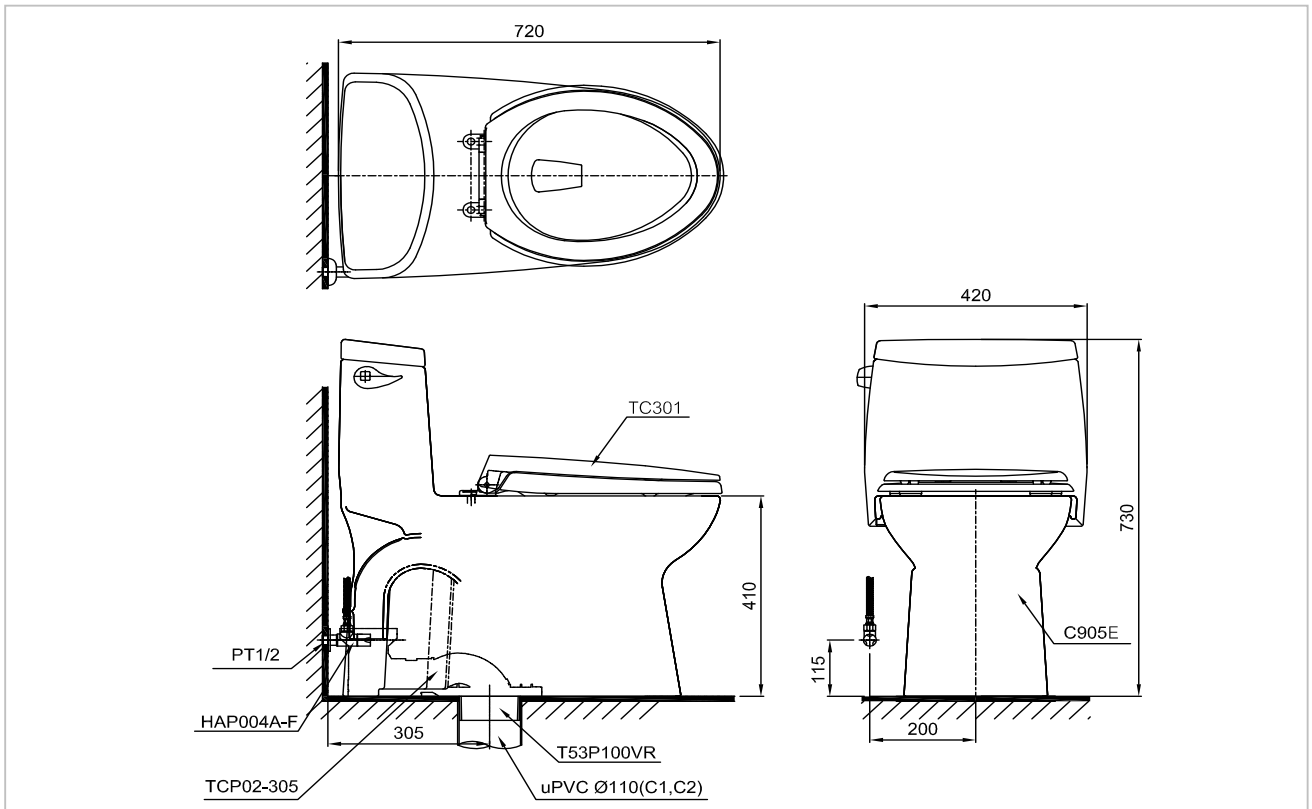

### Product Features

- One Piece Toilet
- Flush system : Tornado Siphon-Jet (4.8L)
- Bowl Shape : Elongated
- Rough-in : 305 mm
- Seat & Cover : TC301
- Size : 420W x 720D x 730H mm with CeFiONtect

TOTO  
GREEN  
CHALLENGE