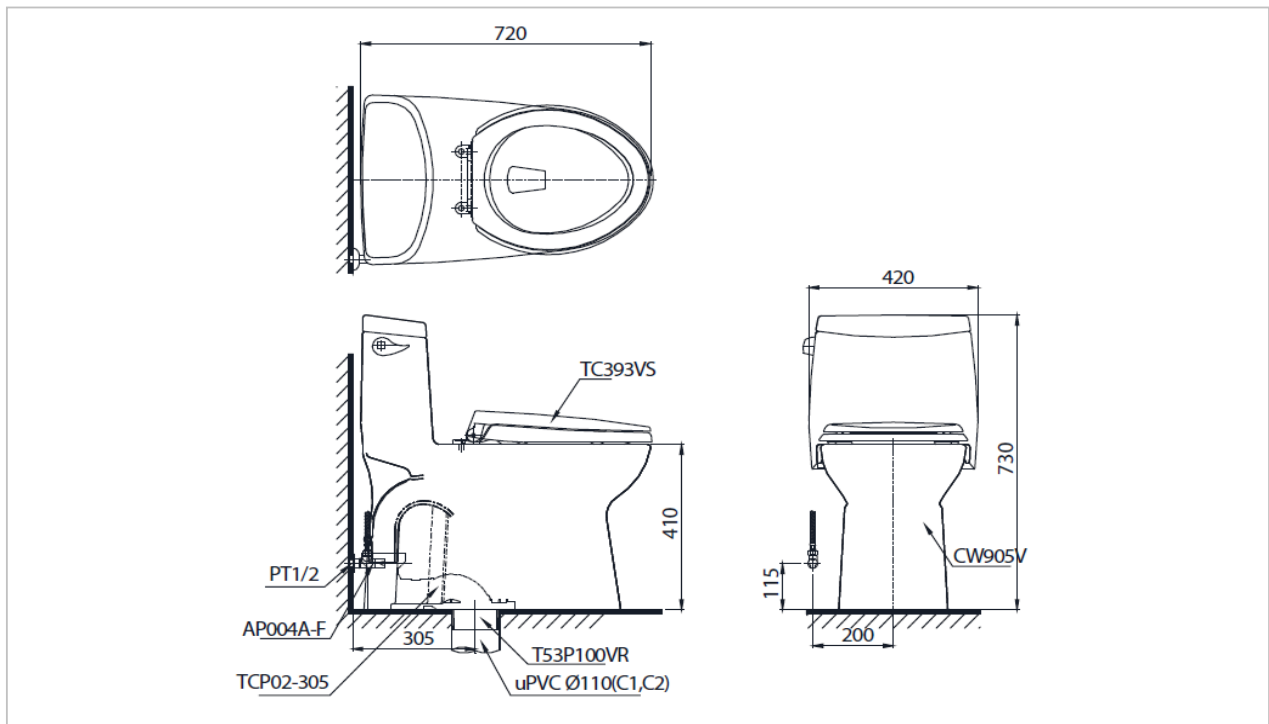

TOTO

TOILET

CW905

One Piece Toilet

Product Features

Flush System : Siphon Jet
Water Use : 4.8 L
Bowl Shape : Elongated
Rough-in : 305 mm
Size : 730 x 420 x 720 mm.

Suggestion Fittings & Parts

Remark : We reserve the right to change some parts for suitability.