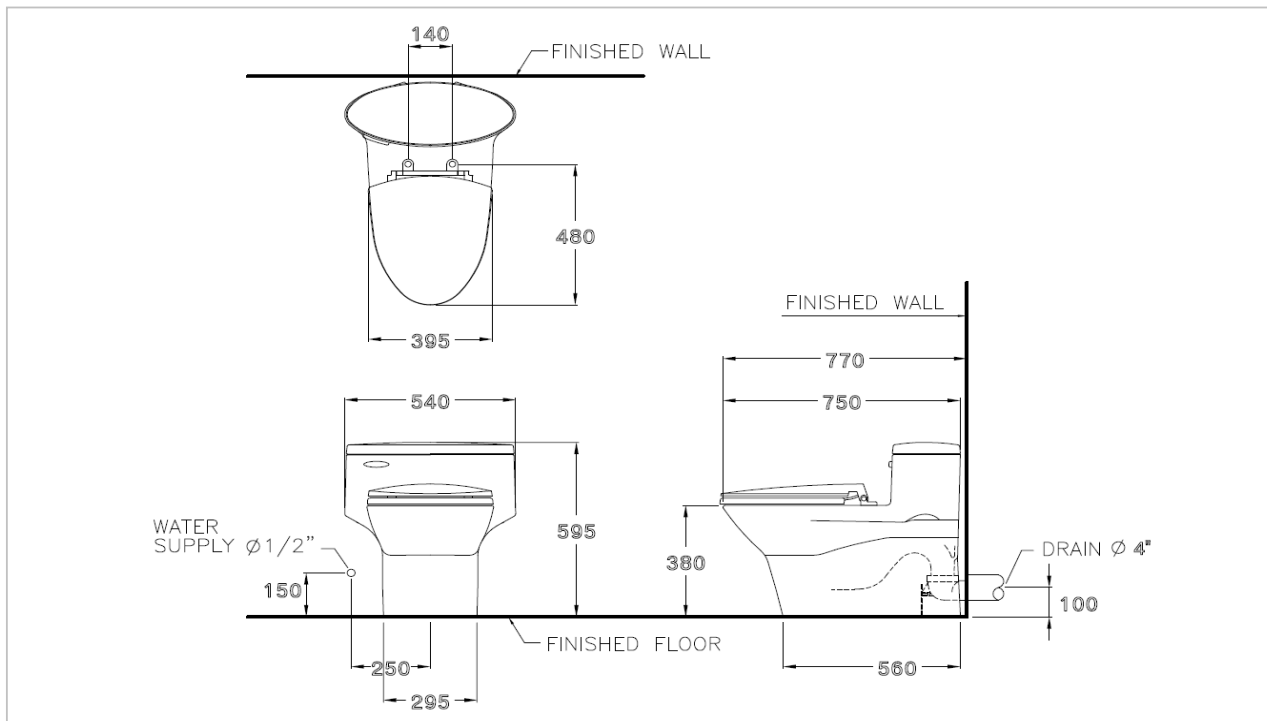

TOTO

TOILET

CW904U(P)

"Royal Elite" One Piece Toilet

Product Features

Flush System : G-Max Siphon-Jet(6L)

Bowl Shape : Elongated

Rough-in : 305 mm

G-MAX Flushing System

3 Points Special Larger than normal toilets.

1. Wider 3" Flush Valve for a quick and powerful flush (normal wider 2")
2. Extra large shaped siphon-jet for maximum power
3. Large 2 1/8" Computer Designed Trapway reduces clogging (normal large 1 3/4")