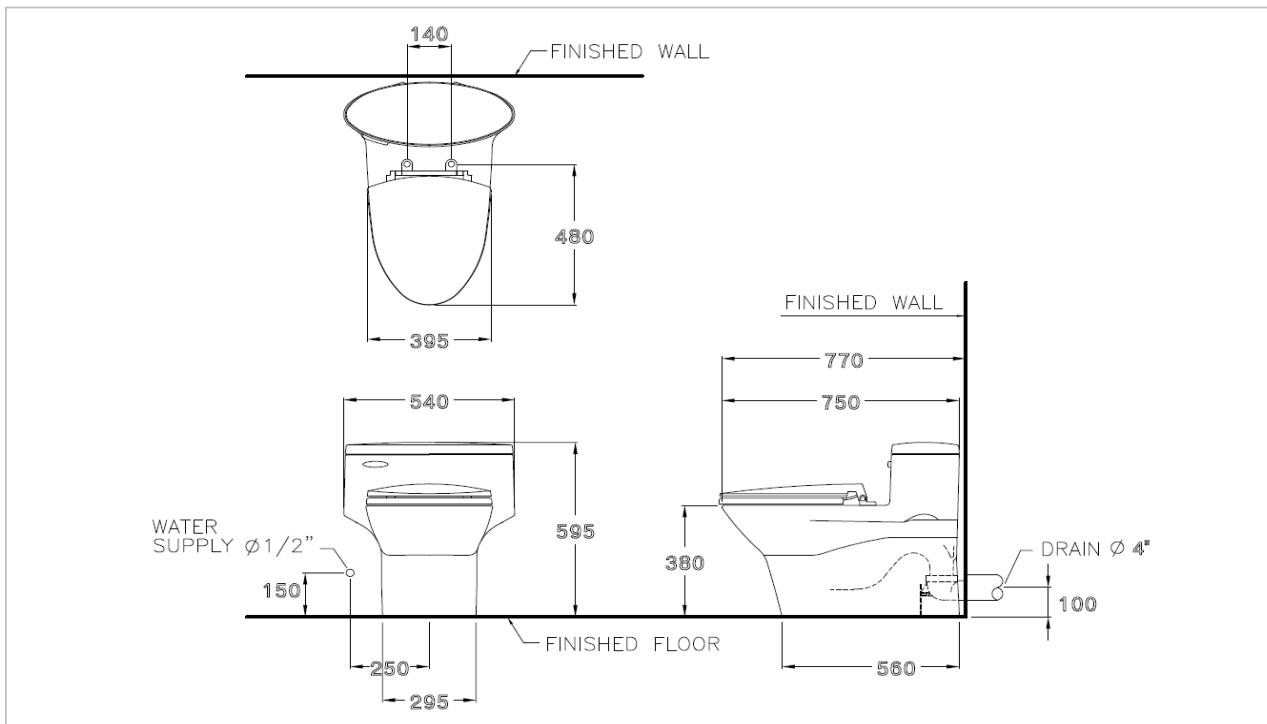

### Product Features

Flush System : G-Max Siphon-Jet(6L)

Bowl Shape : Elongated

Rough-in : 305 mm

### G-MAX Flushing System

3 Points Special Larger than normal toilets.

1. Wider 3" Flush Valve for a quick and powerful flush ( normal wider 2" )
2. Extra large shaped siphon-jet for maximum power
3. Large 2 1/8" Computer Designed Trapway reduces clogging ( normal large 1 3/4" )