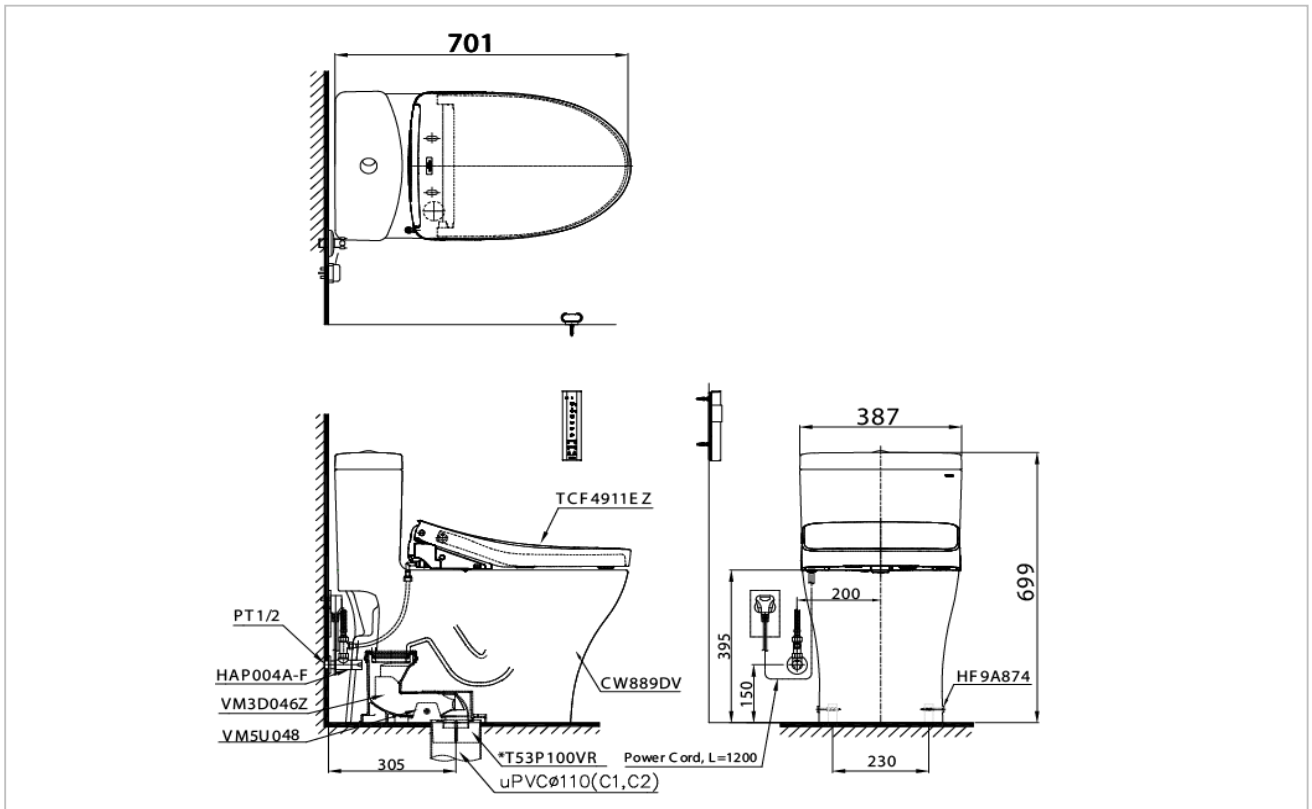

## TOILETS

### Product Features

One Piece Toilet with WASHLET™ and Auto Flush system  
Flush system : TORNADO (4.5/3 L)  
Bowl Shape : Elongated  
Rough-in : 305 mm  
Seat & Cover : TCF4911EZ  
Size : 387W x 701D x 699H mm  
with CEFIONTECT  
\*Included Stop Valve, Flexible Hose and Floor Flange