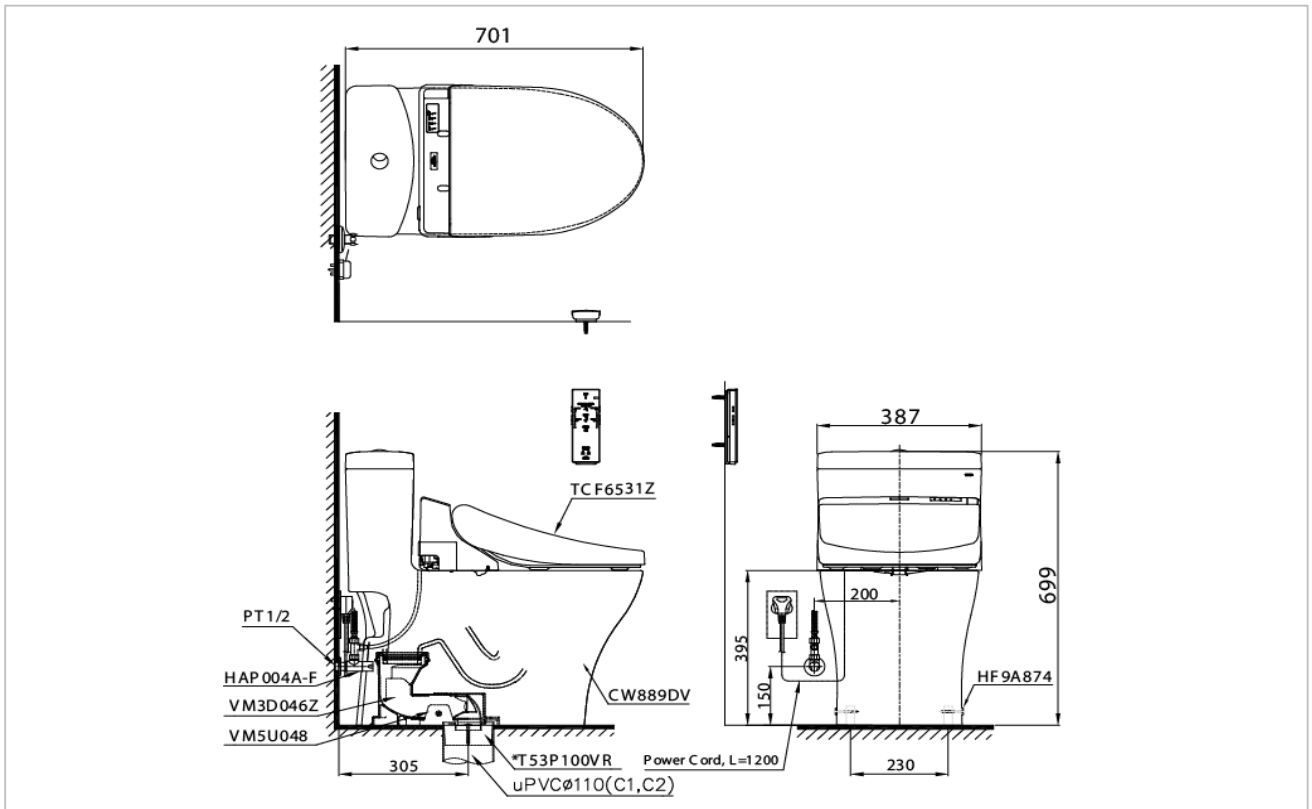

TOTO

TOILETS

CW889UW5

WASHLET™

Product Features

One Piece Toilet with WASHLET™
Flush system : TORNADO (4.5/3 L)
Bowl Shape : Elongated
Rough-in : 305 mm
Seat & Cover : TCF6531Z
Size : 387W x 701D x 699H mm
with CEFIONTECT
*Included Stop Valve, Flexible Hose and Floor Flange