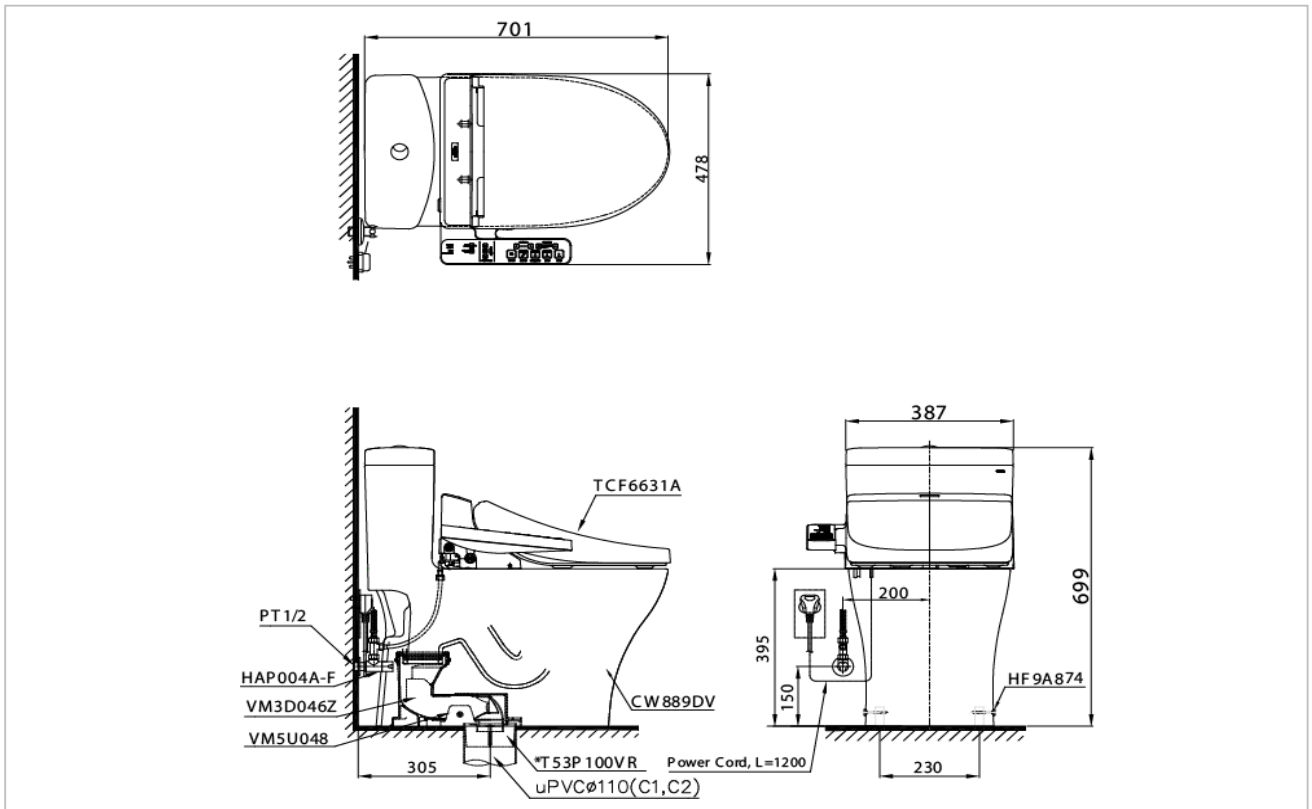

### Product Features

- One Piece Toilet with WASHLET™
- Flush system : TORNADO (4.5/3 L)
- Bowl Shape : Elongated
- Rough-in : 305 mm
- Seat & Cover : TCF6631A
- Size : 387W x 701D x 699H mm with CEFIONTECT
- \*Included Stop Valve, Flexible Hose and Floor Flange