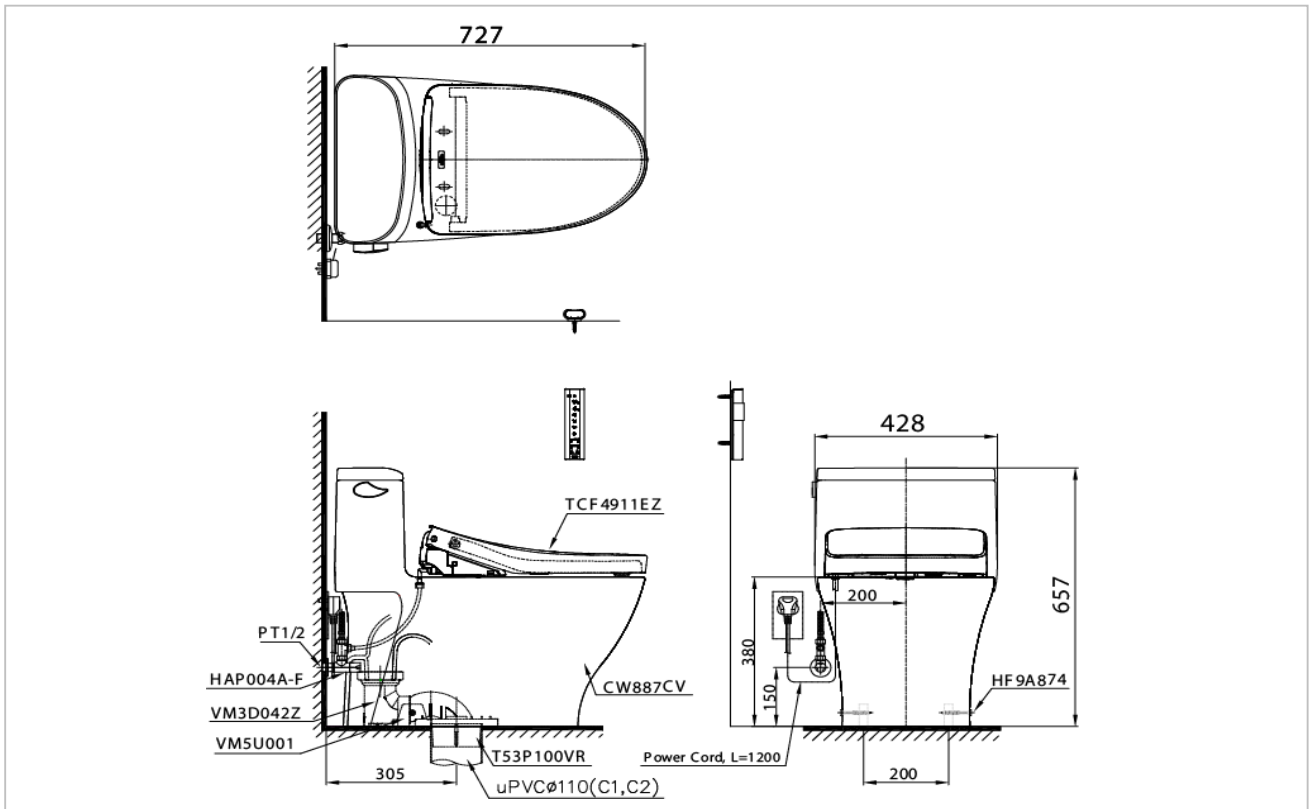

## TOILETS

### CW887UW8

#### Product Features

One Piece Toilet with WASHLET™ and Auto Flush system  
Flush system : TORNADO siphon-jet(4.8L)  
Bowl Shape : Elongated  
Rough-in : 305 mm  
Seat & Cover : TCF4911EZ  
Size : 428W x 727D x 657H mm  
with CEFIONTECT  
\*Included Stop Valve, Flexible Hose and Floor Flange