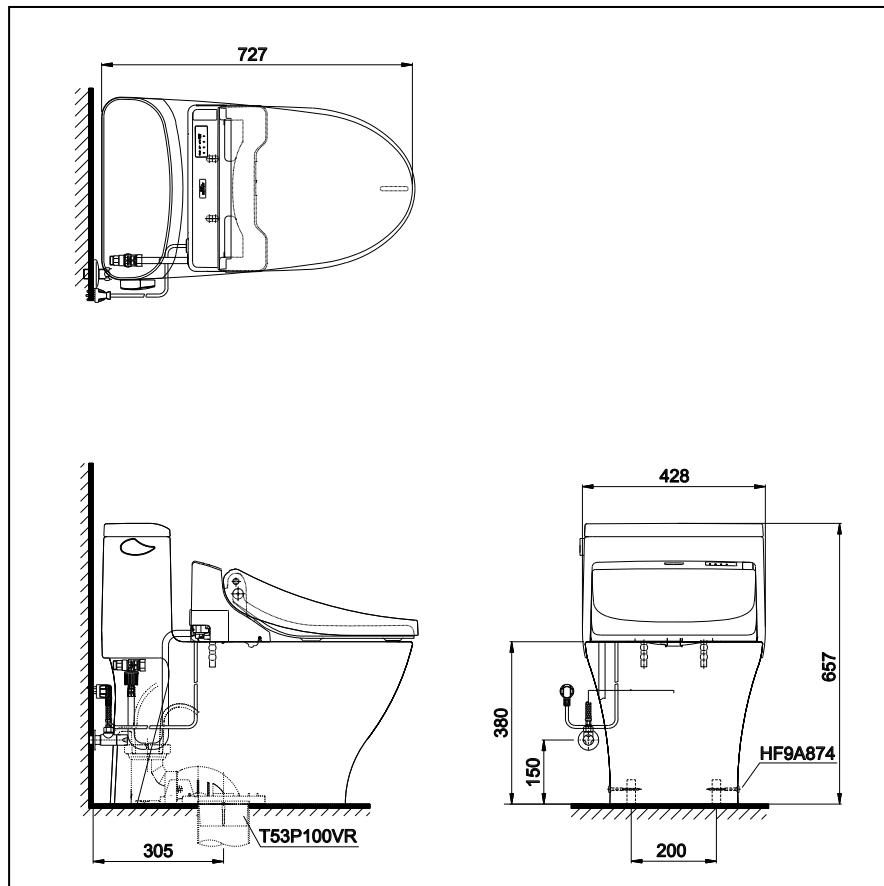

Colors

White

Please consult a TOTO representative for details