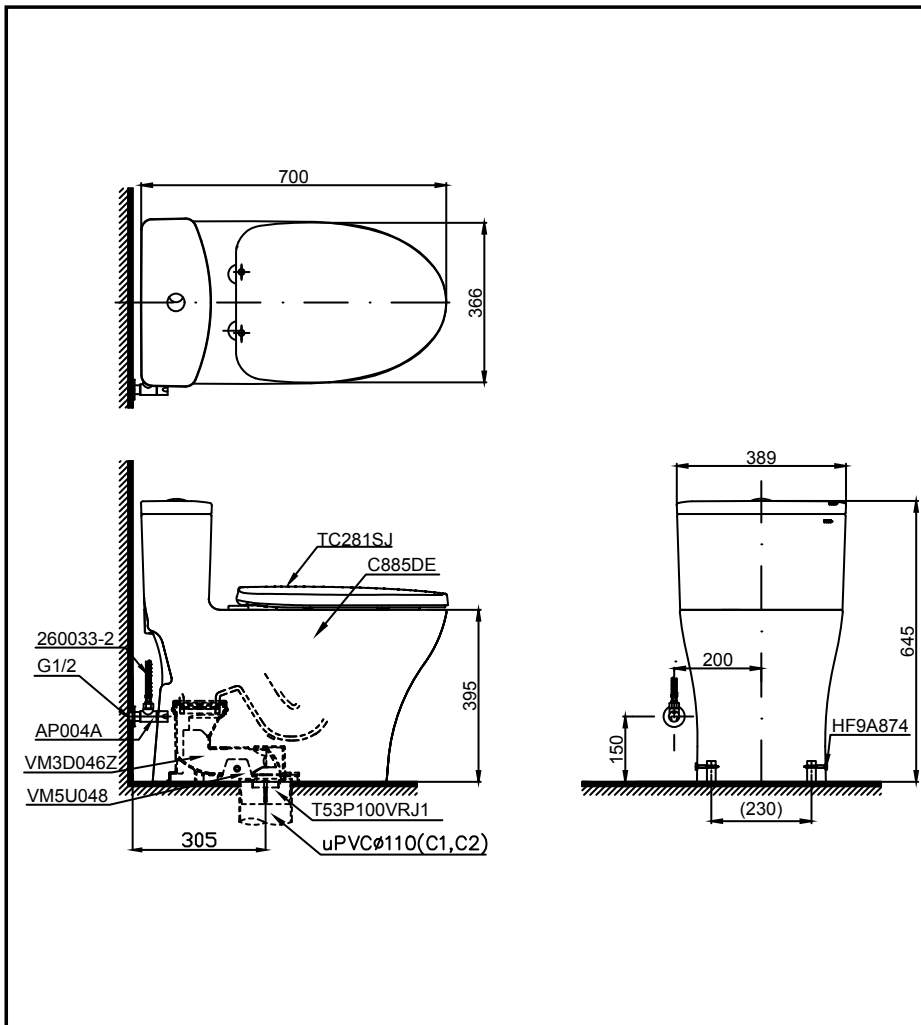

One Piece Toilet

CW885UV2

Features

- **TORNADO FLUSH** for powerful flushing effect with less amount of water
- **CEFIONTECT Technology**: super smooth, ion barrier glazing for a clean toilet bowl
- **WATER SAVING** structure
- **RIMLESS bowl** ensures easy cleaning and ultimate hygiene

Specifications

- Water Use : 4.5L / 3L
 Rough-in : 305 mm
 Bowl Shape : Elongated
 Size : 387W x 701D x 645H mm
 Seat & Cover : Soft Close **TC281SJ**

Colors

White

Please consult a TOTO representative for details