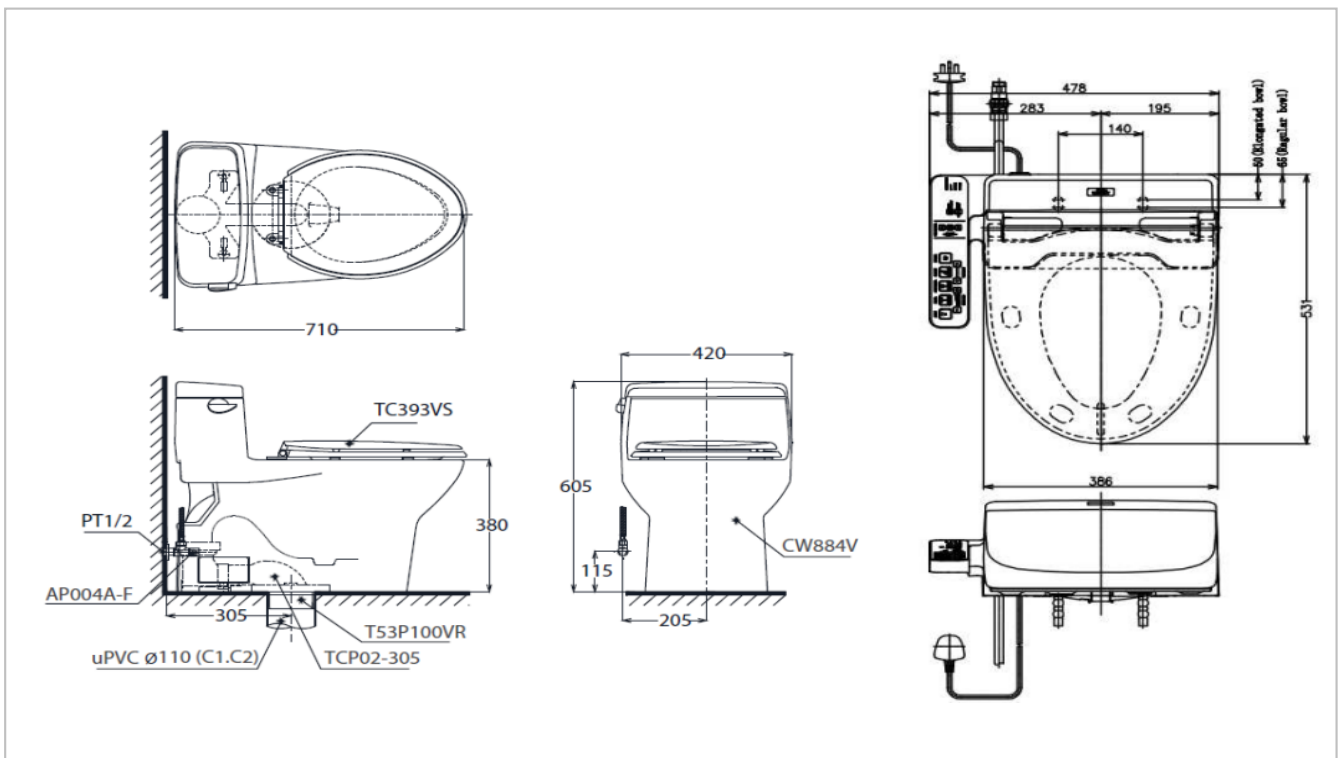

TOTO

TOILET

CW884UW4

Close coupled Toilet With Washlet

Product Features

One Piece Toilet with Washlet

Flush system : G-Max Siphon-Jet (6 L)

Bowl Shape : Elongated

Rough-in : 305 mm

Seat & Cover : TCF6631A

Size : 420W x 710D x 605H mm.

with CeFiONtect Coating

*Included Stop Valve, Flexible Hose and Floor Flange

Suggestion Fittings & Parts

Remark : We reserve the right to change some parts for suitability.