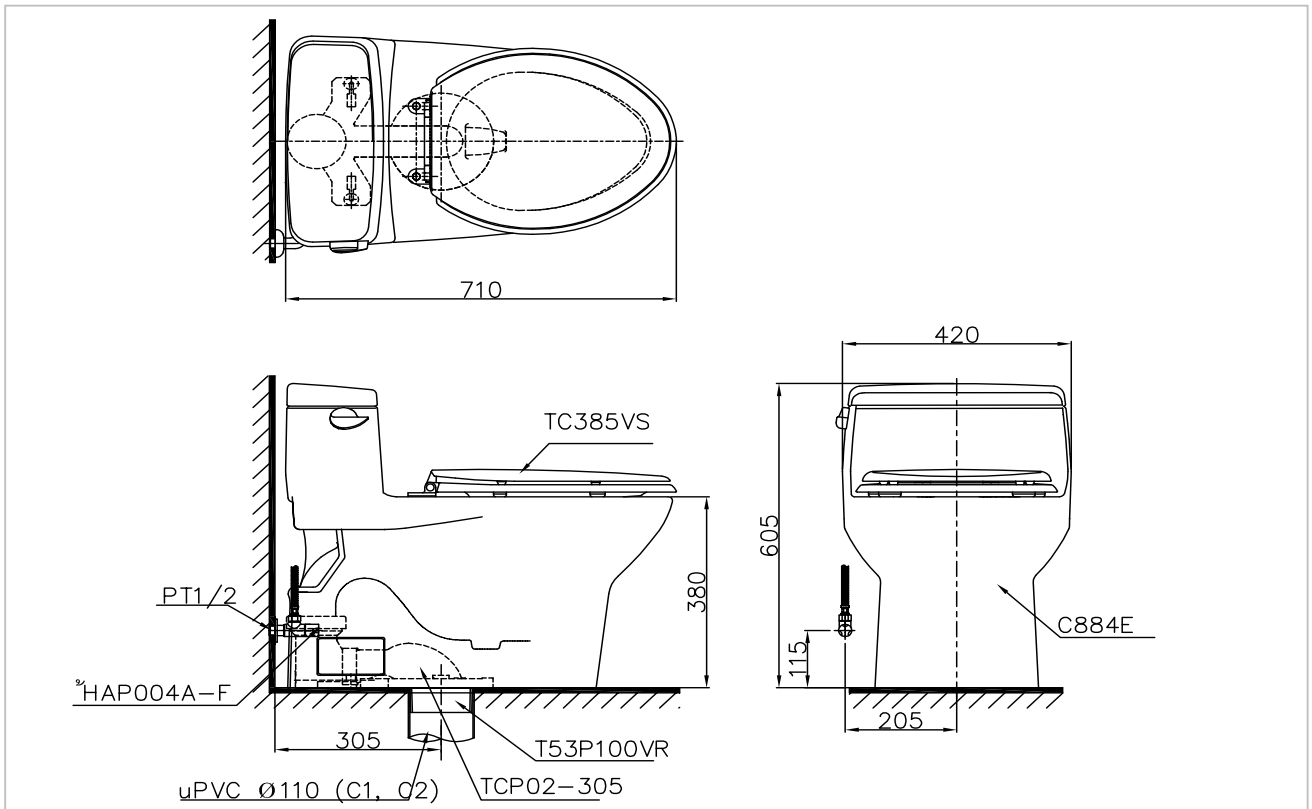

#### Product Features

One Piece Toilet  
Flush system : G-Max Siphon-Jet (6L)  
Bowl Shape : Elongated  
Rough-in : 305 mm  
Seat & Cover : TC385VS  
Size : 420W x 710D x 605H mm  
with CeFiONtect

TOTO  
GREEN  
CHALLENGE