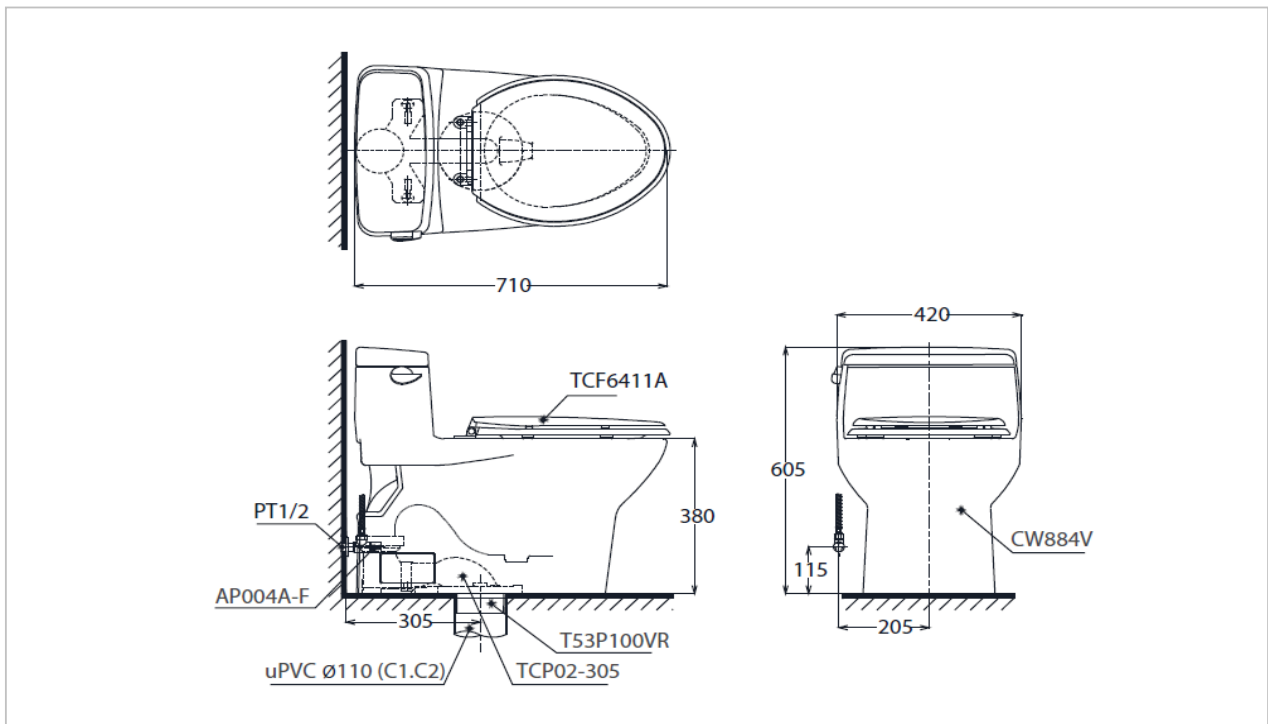

TOTO

TOILET

**CW884U
+TCF6411A**

"New Supreme" One Piece Toilet

Product Features

Suggestion Fittings & Parts

Remark : We reserve the right to change some parts for suitability.

TOTO (THAILAND) CO.,LTD