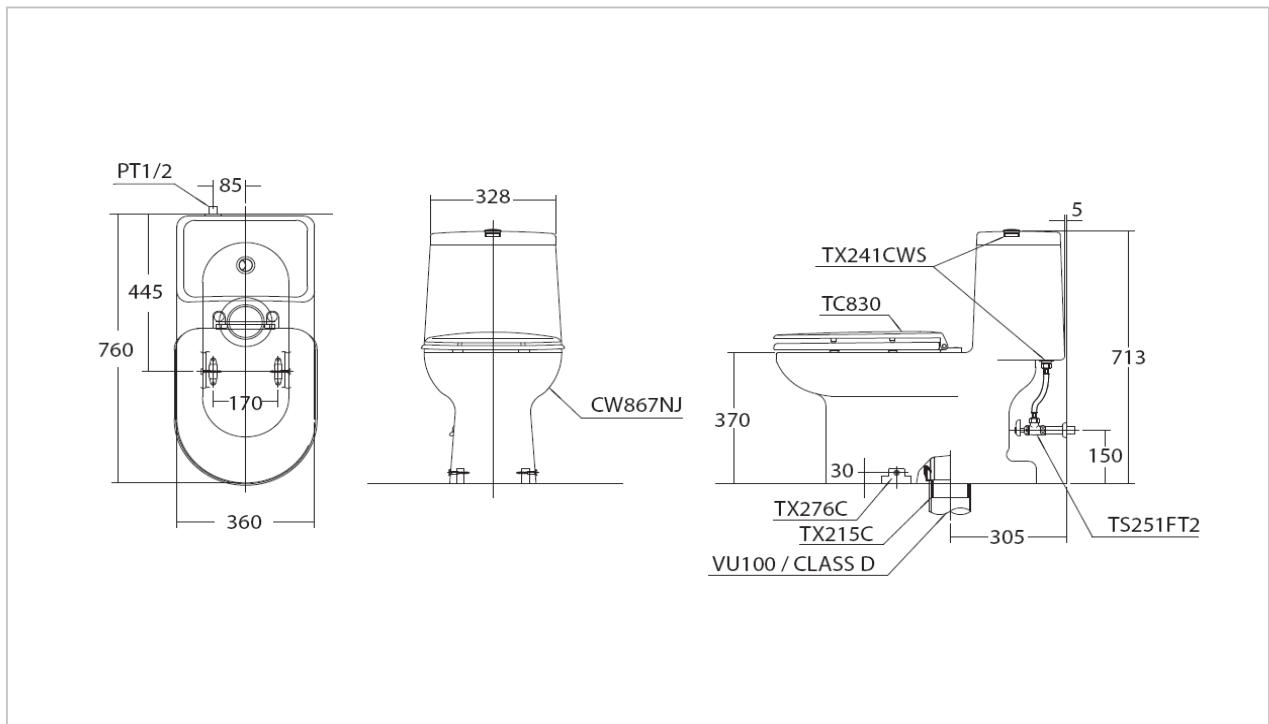

## CW867NJ241 W/F

#### Product Features

Dual Flush One Piece Toilet  
Flush System : Wash Down(6/3L)  
Bowl Shape : European Std.  
Rough-in : 305 mm