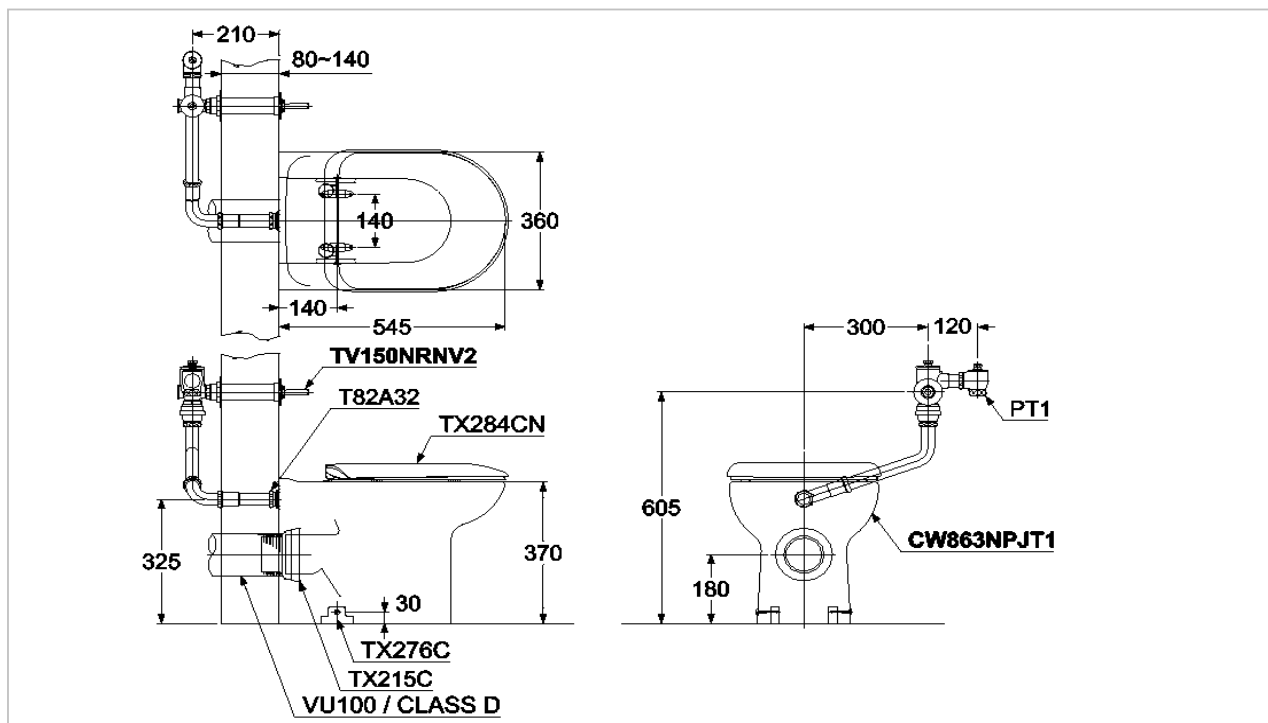

Wall Faced Toilet

Product Features

Back Inlet
Rough-In : 180 mm.

Suggestion Fittings & Parts

Remark : We reserve the right to change some parts for suitability.

TOTO (THAILAND) CO.,LTD

Bangkok Office : 598 Q House Ploenjit Building., G floor., Ploenchit Rd., Lumpini, Pathumwan, Bangkok. 10330 Thailand